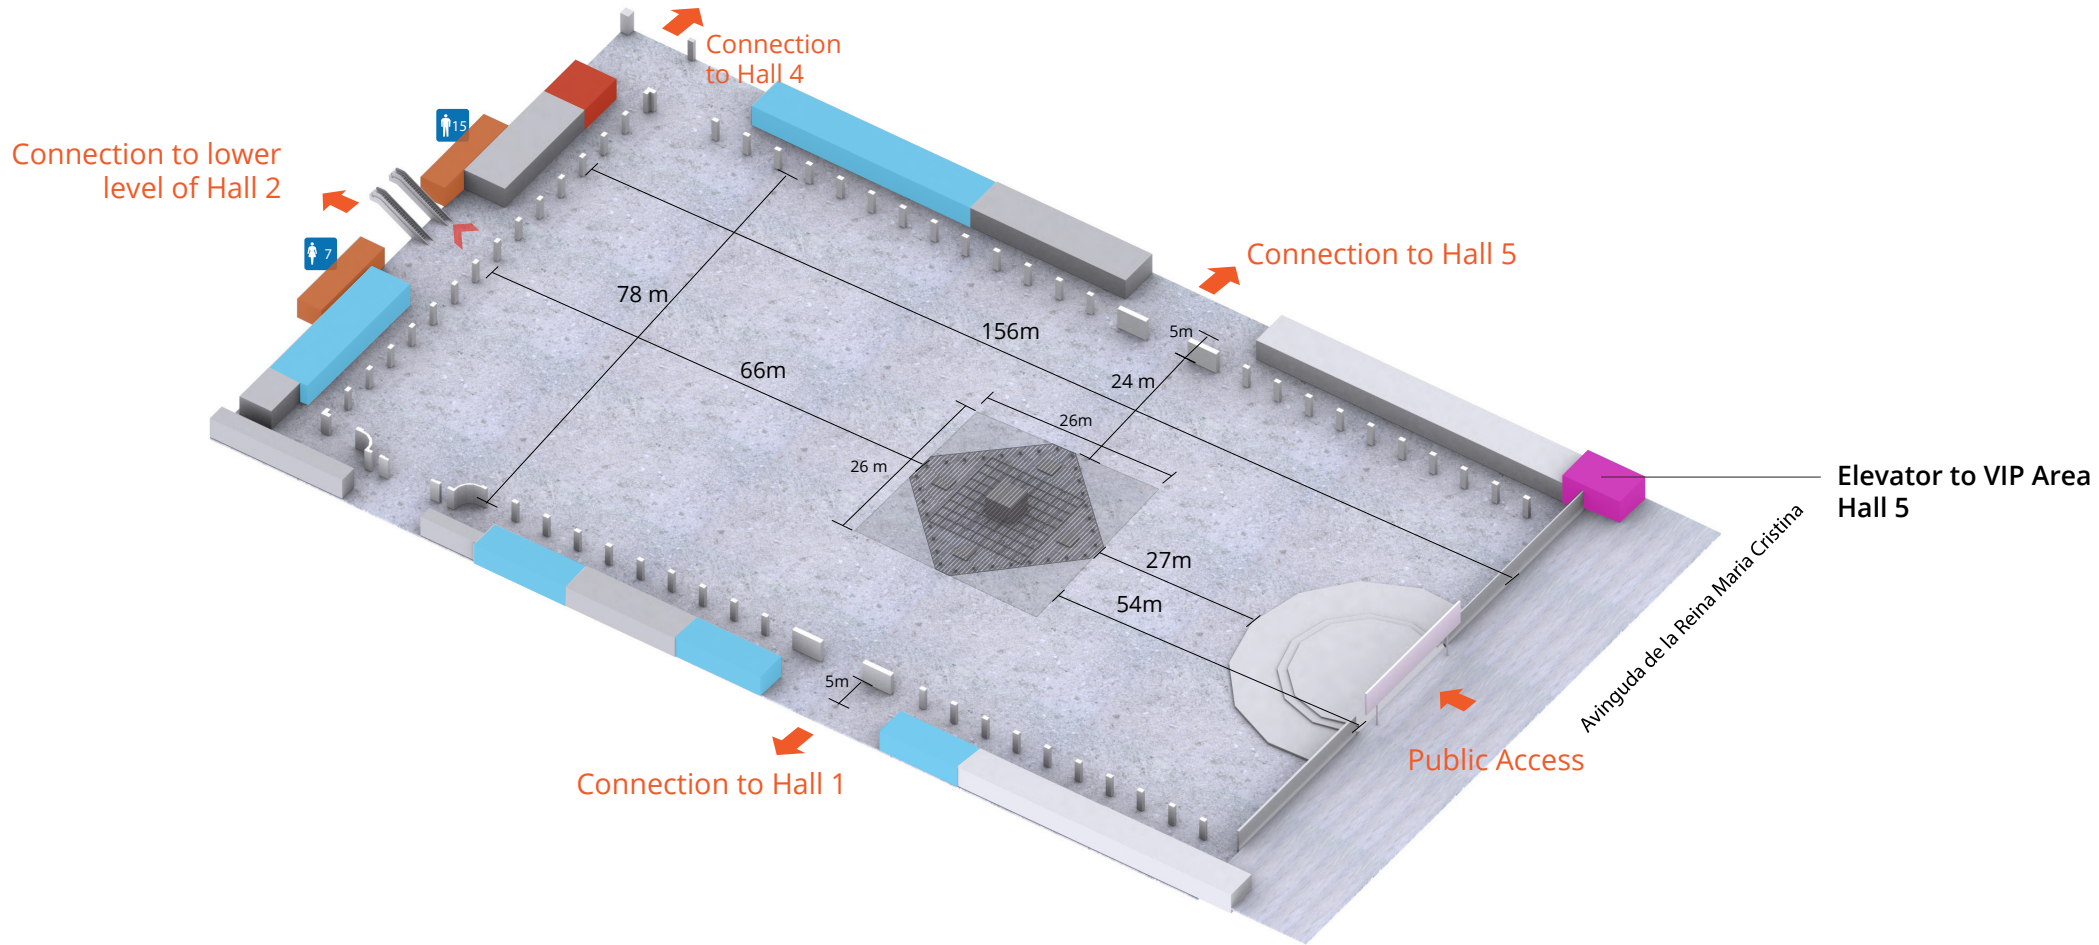

Plaza Univers

16,765 sqm gross area
 Ground resistance: 3,000 Kg/sqm
 Non buildable area

- Toilets
- Restaurants
- First Aid