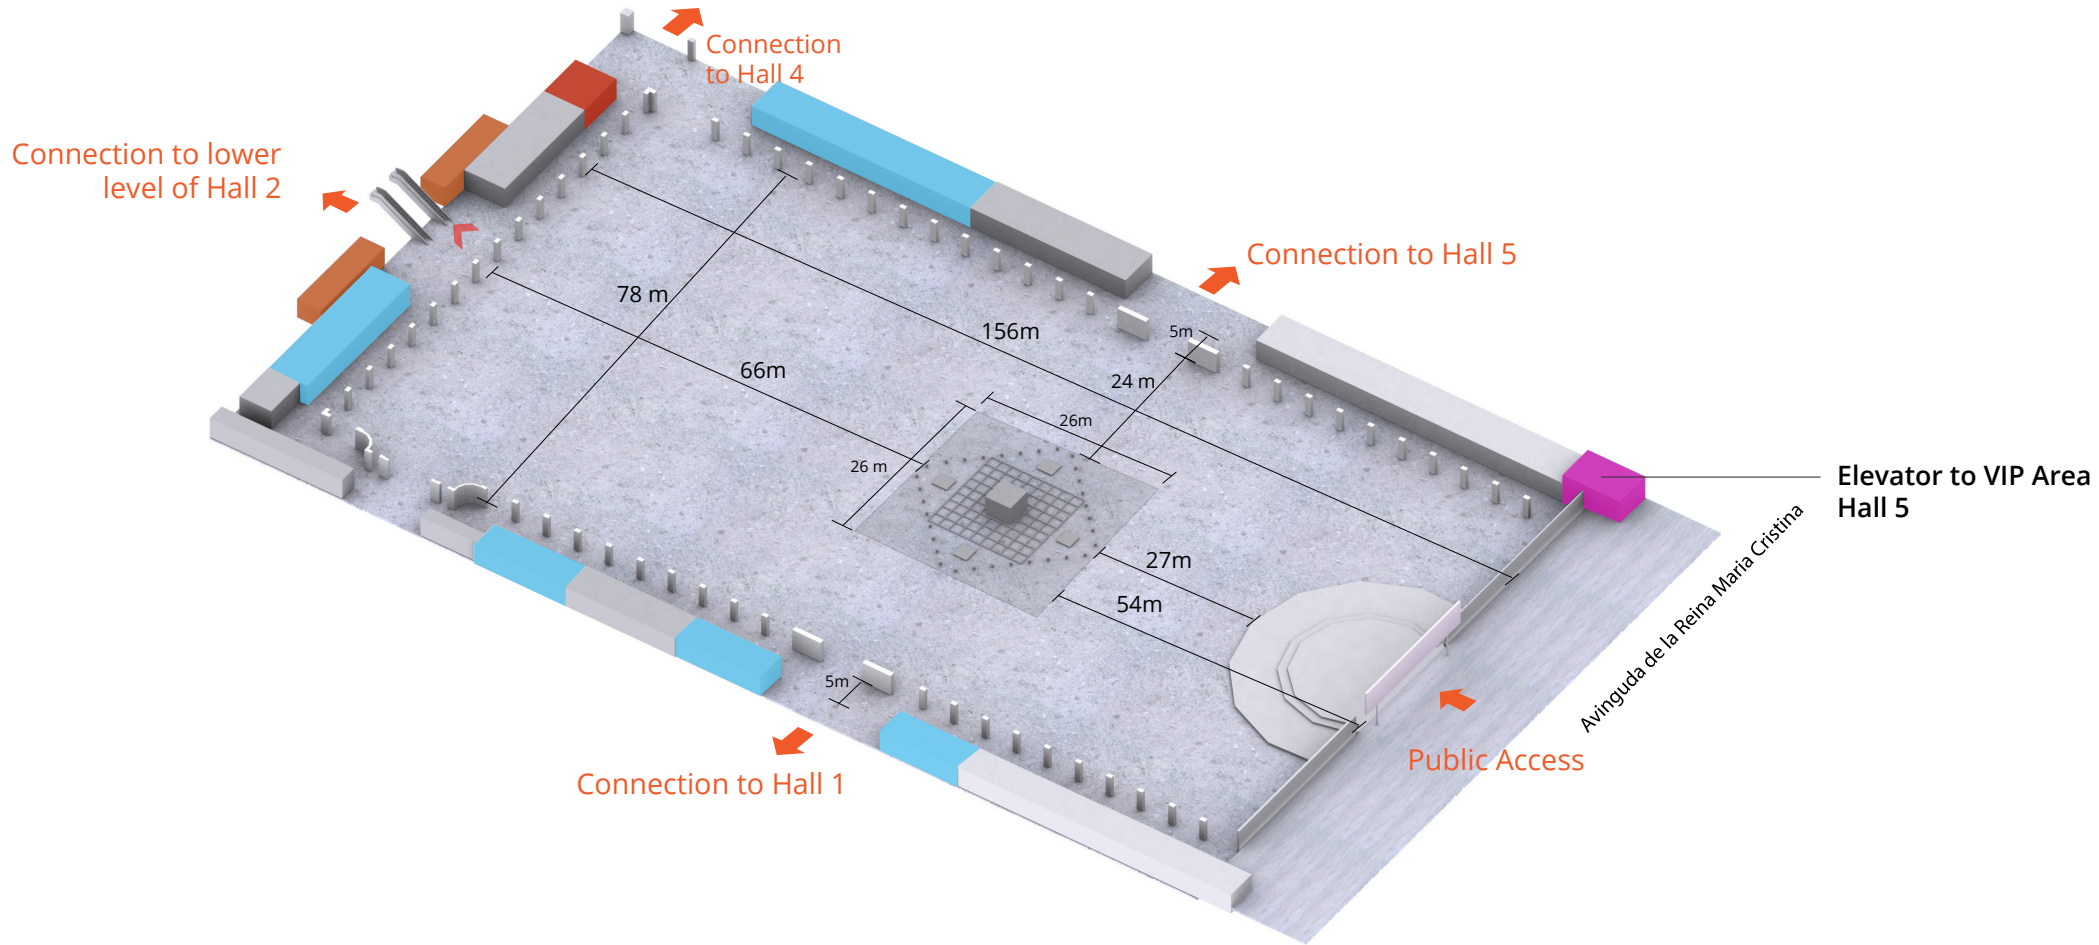

Hall 3 Plaça Univers

- Toilets
- Restaurants
- First Aid

16,765 sqm gross area
Ground resistance: 3,000 Kg/sqm