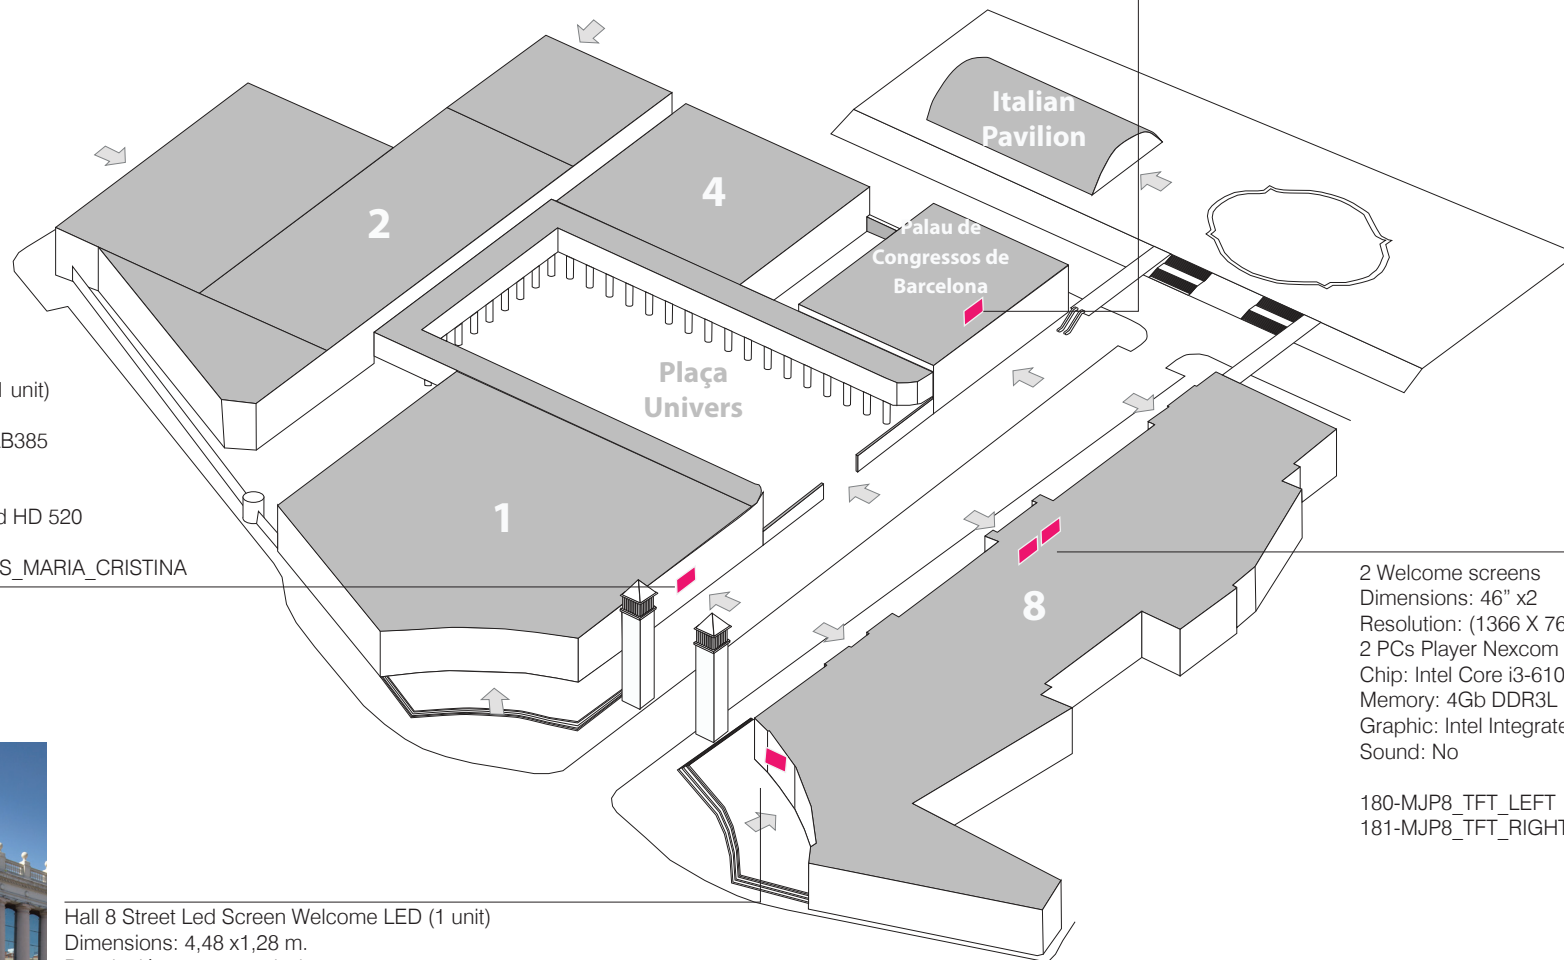

Digital Signage

Montjuic venue

Number of screens: 9 TFTs
 Size of each screen: 46" (W:1024mm x H:578mm)
 Size of videowall 3x3: 138" (W:3072mm x H:1735mm)
 Resolution: 1920 X 1080 px FHD Contrast: 3.500:1
 Distance between screens: 5mm.
 1 PC Player Nexcom ALB 385
 Chip: Intel Core i3-6100u
 Memory: 8Gb DDR3L
 Graphic: Intel Integrated HD 520
 Sound: Yes
 150-MJP5_VIDEOWALL

Hall 1 TFT Screen 57" (1 unit)
 1366 X 768px
 1 PC Player Nexcom ALB385
 Chip: Intelcore i3-6100u
 Memory: 4Gb DDR3L
 Graphic: Intel INtegrated HD 520
 Sound: NO
 110-MJP1_TFT_ACCESS_MARIA_CRISTINA

2 Welcome screens
 Dimensions: 46" x2
 Resolution: (1366 X 768 px) x2
 2 PCs Player Nexcom ALB 385
 Chip: Intel Core i3-6100u
 Memory: 4Gb DDR3L
 Graphic: Intel Integrated HD520
 Sound: No

180-MJP8_TFT_LEFT
 181-MJP8_TFT_RIGHT

Hall 8 Street Led Screen Welcome LED (1 unit)
 Dimensions: 4,48 x1,28 m.
 Resolución: 672x192 pixels
 Distance between LEDs: 6,67mm
 Type of LED: SMD 2727
 LED Absen
 181-MJP8_Led_Plaza_Espana