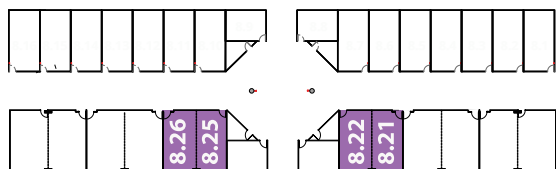

21 sqm

Room height: 2,93 m

Capacity: 12 pax

-  Emergency exit
-  Fire extinguisher
-  Built-in floor box
-  Telephone line
-  Data/Internet line
-  Power socket 1.2kw

CC8 - Room Type C

80 sqm (40 + 40)
 Room height: 2,93 m
 Capacity: 70 pax (35+ 35)

-  Emergency exit
-  Fire extinguisher
-  Built-in floor box
-  Telephone line
-  Data/Internet line
-  Power socket 1.2kw

CC8 - Room Type D

64 sqm (32 sqm + 32 sqm)

Room height: 2,93 m

Capacity: 59 pax (29 + 29)