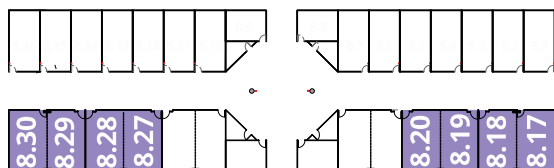

21 sqm

Room height: 2,93 m

Capacity: 12 pax

-  Emergency exit
-  Fire extinguisher
-  Built-in floor box
-  Telephone line
-  Data/Internet line
-  Power socket 1.2kw

CC8 - Room Type C

80 sqm (40 + 40)
 Room height: 2,93 m
 Capacity: 70 pax (35+ 35)

-  Emergency exit
-  Fire extinguisher
-  Built-in floor box
-  Telephone line
-  Data/Internet line
-  Power socket 1.2kw

CC8 - Room Type D

64 sqm (32 sqm + 32 sqm)

Room height: 2,93 m

Capacity: 59 pax (29 + 29)