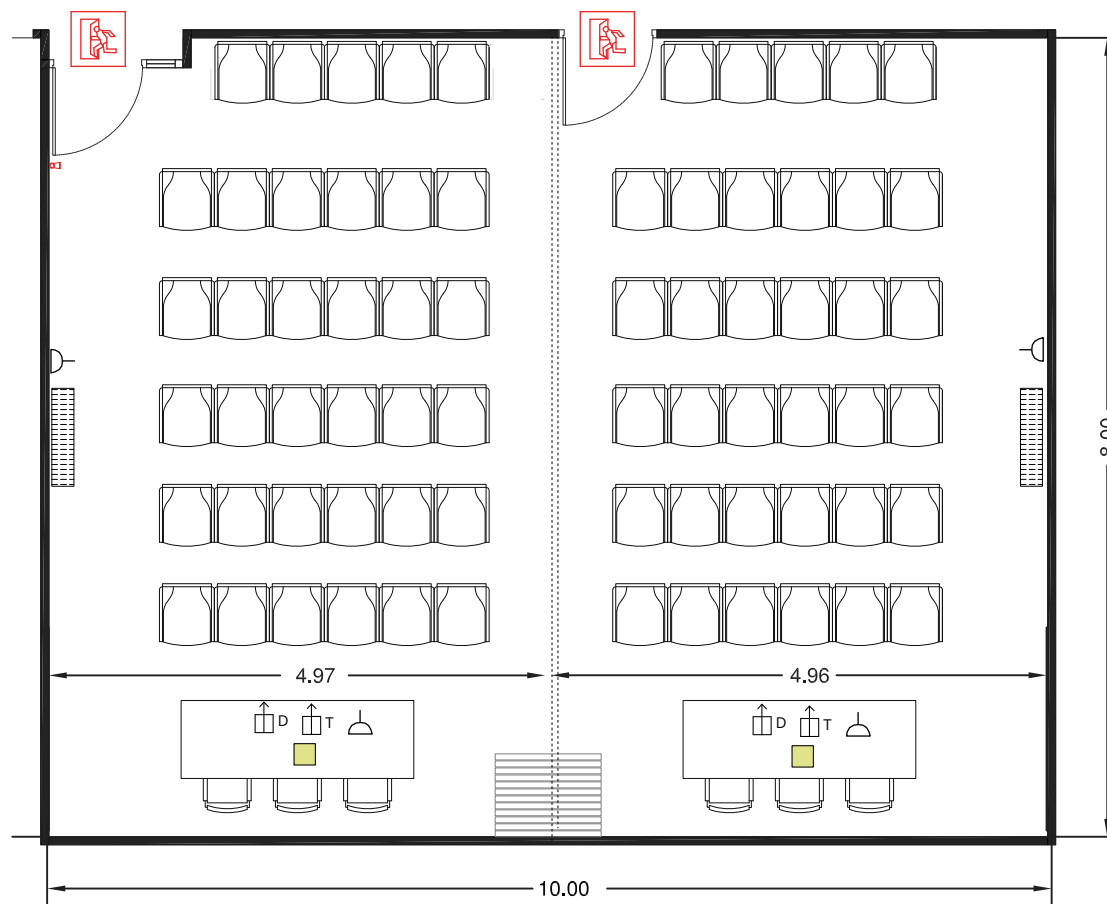

CC8

CC8 - Room Type A

32 sqm
Room height: 2,93 m
Capacity 16 pax

-  Emergency exit
-  Fire extinguisher
-  Built-in floor box
-  Telephone line
-  Data/Internet line
-  Power socket 1.2kw

CC8 - Room Type B

21 sqm

Room height: 2,93 m

Capacity: 12 pax

-  Emergency exit
-  Fire extinguisher
-  Built-in floor box
-  Telephone line
-  Data/Internet line
-  Power socket 1.2kw

CC8 - Room Type C

80 sqm (40 + 40)
 Room height: 2,93 m
 Capacity: 70 pax (35+ 35)

-  Emergency exit
-  Fire extinguisher
-  Built-in floor box
-  Telephone line
-  Data/Internet line
-  Power socket 1.2kw

CC8 - Room Type D

64 sqm (32 sqm + 32 sqm)

Room height: 2,93 m

Capacity: 59 pax (29 + 29)