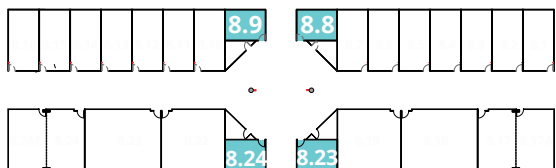

CC8

CC8 - Room Type A

32 sqm
Room height: 2,93 m
Capacity 16 pax

-  Emergency exit
-  Fire extinguisher
-  Built-in floor box
-  Telephone line
-  Data/Internet line
-  Power socket 1.2kw

CC8 - Room Type B

21 sqm

Room height: 2,93 m

Capacity: 12 pax

-  Emergency exit
-  Fire extinguisher
-  Built-in floor box
-  Telephone line
-  Data/Internet line
-  Power socket 1.2kw

CC8 - Room Type C

80 sqm (40 + 40)
 Room height: 2,93 m
 Capacity: 70 pax (35+ 35)

-  Emergency exit
-  Fire extinguisher
-  Built-in floor box
-  Telephone line
-  Data/Internet line
-  Power socket 1.2kw

CC8 - Room Type D

64 sqm (32 sqm + 32 sqm)

Room height: 2,93 m

Capacity: 59 pax (29 + 29)