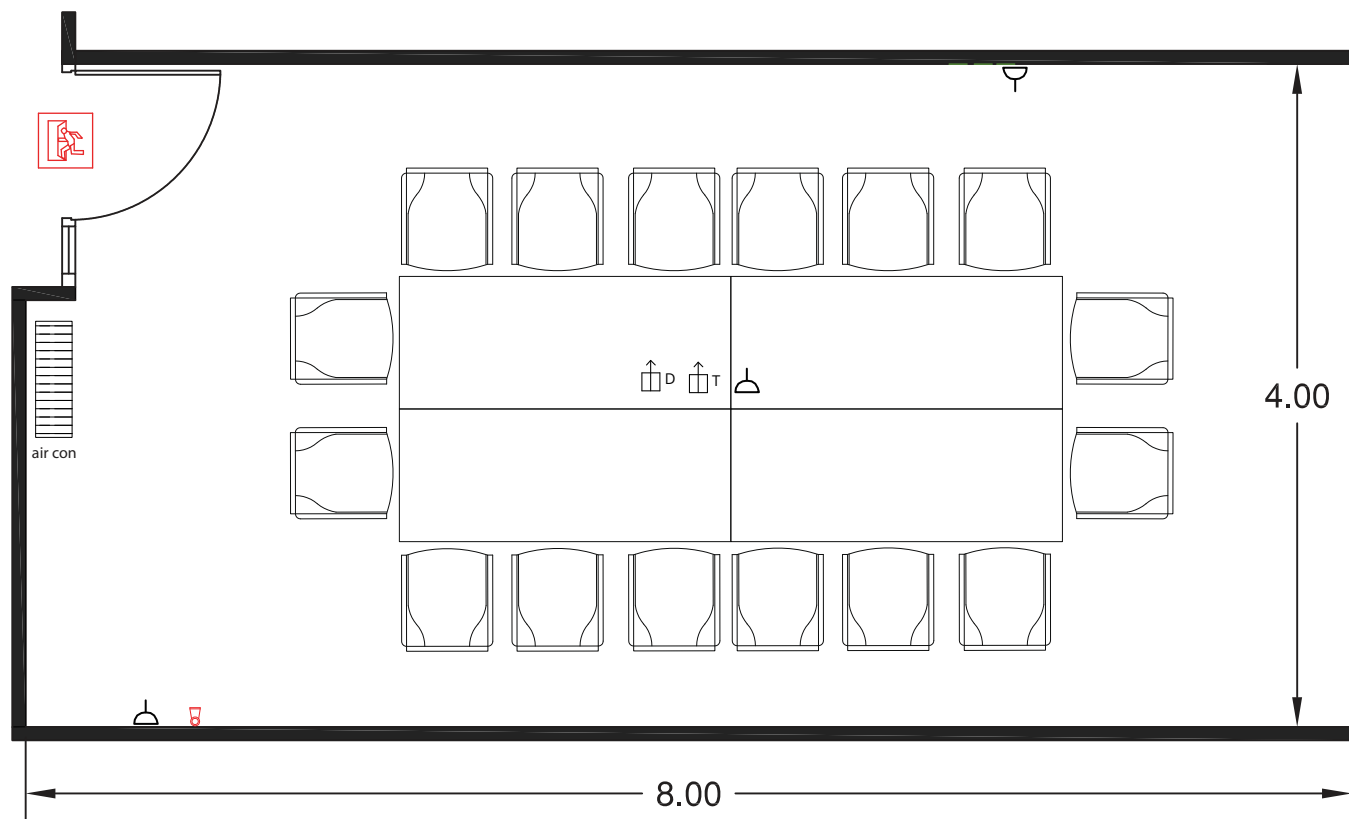

CC8

CC8 - Room Type A

32 sqm
Room height: 2,93 m
Capacity 16 pax

-  Emergency exit
-  Fire extinguisher
-  Built-in floor box
-  Telephone line
-  Data/Internet line
-  Power socket 1.2kw

CC8 - Room Type B

21 sqm

Room height: 2,93 m

Capacity: 12 pax

-  Emergency exit
-  Fire extinguisher
-  Built-in floor box
-  Telephone line
-  Data/Internet line
-  Power socket 1.2kw

CC8 - Room Type C

80 sqm (40 + 40)
 Room height: 2,93 m
 Capacity: 70 pax (35+ 35)

-  Emergency exit
-  Fire extinguisher
-  Built-in floor box
-  Telephone line
-  Data/Internet line
-  Power socket 1.2kw

CC8 - Room Type D

64 sqm (32 sqm + 32 sqm)

Room height: 2,93 m

Capacity: 59 pax (29 + 29)