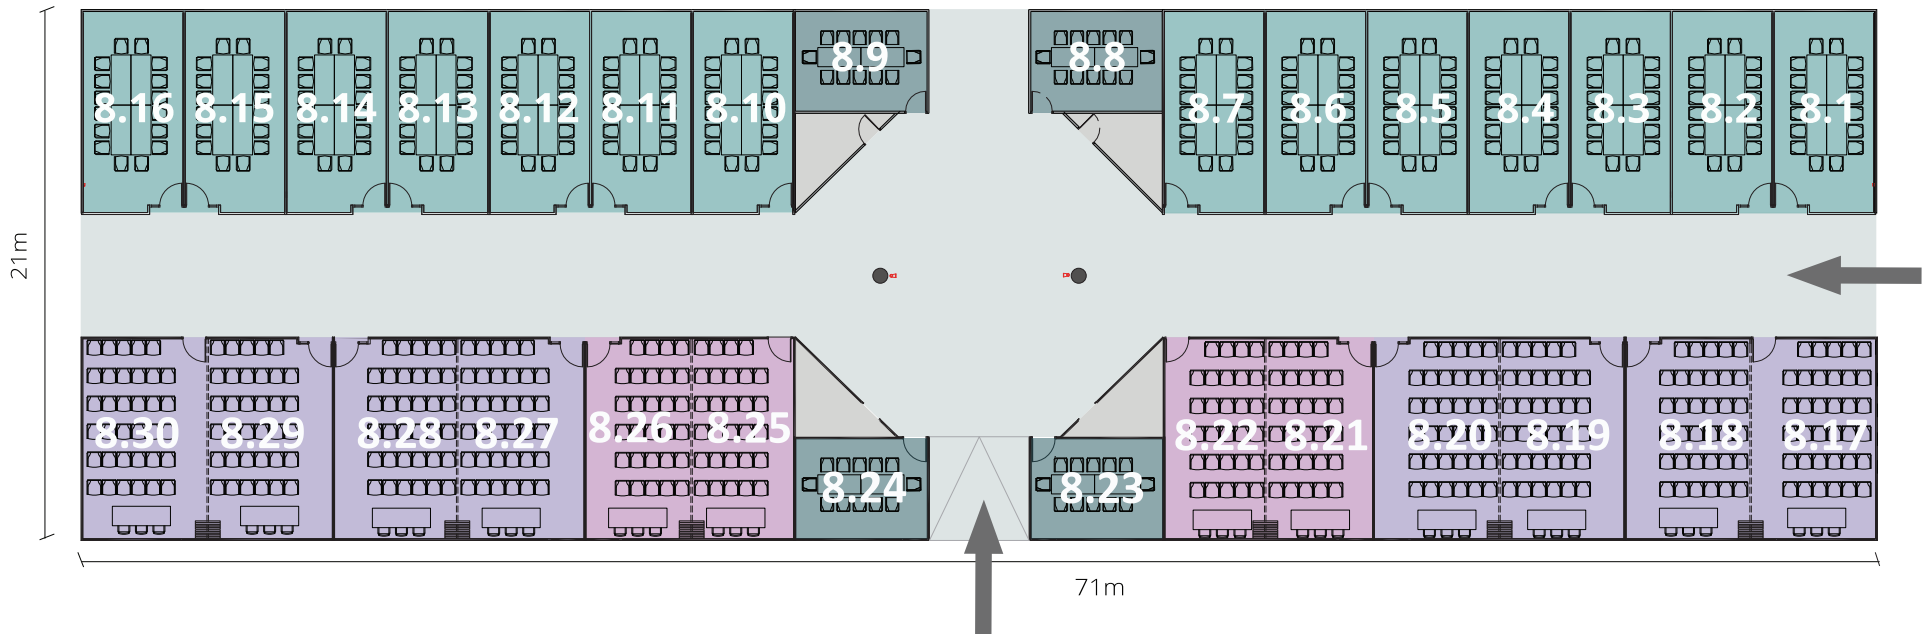

CC8

CC8 - Room Type A

32 sqm
Room height: 2,93 m
Capacity 16 pax

-  Emergency exit
-  Fire extinguisher
-  Built-in floor box
-  Telephone line
-  Data/Internet line
-  Power socket 1.2kw

CC8 - Room Type B

21 sqm

Room height: 2,93 m

Capacity: 12 pax

-  Emergency exit
-  Fire extinguisher
-  Built-in floor box
-  Telephone line
-  Data/Internet line
-  Power socket 1.2kw

CC8 - Room Type C

80 sqm (40 + 40)
 Room height: 2,93 m
 Capacity: 70 pax (35+ 35)

-  Emergency exit
-  Fire extinguisher
-  Built-in floor box
-  Telephone line
-  Data/Internet line
-  Power socket 1.2kw

CC8 - Room Type D

64 sqm (32 sqm + 32 sqm)

Room height: 2,93 m

Capacity: 59 pax (29 + 29)