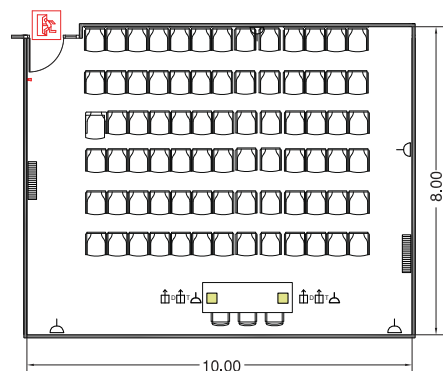

CC8

CC8 - Room Type A

32 sqm
Room height: 2,93 m
Capacity 16 pax

-  Emergency exit
-  Fire extinguisher
-  Built-in floor box
-  Telephone line
-  Data/Internet line
-  Power socket 1.2kw

CC8 - Room Type B

21 sqm

Room height: 2,93 m

Capacity: 12 pax

-  Emergency exit
-  Fire extinguisher
-  Built-in floor box
-  Telephone line
-  Data/Internet line
-  Power socket 1.2kw

CC8 - Room Type C

80 sqm (40 + 40)
 Room height: 2,93 m
 Capacity: 70 pax (35+ 35)

-  Emergency exit
-  Fire extinguisher
-  Built-in floor box
-  Telephone line
-  Data/Internet line
-  Power socket 1.2kw

CC8 - Room Type D

64 sqm (32 sqm + 32 sqm)

Room height: 2,93 m

Capacity: 59 pax (29 + 29)