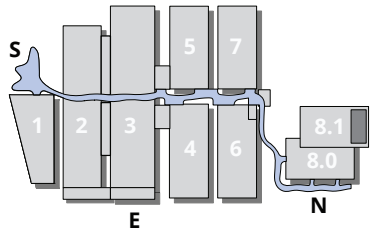

CC8

CC8 - Room Type A

32 sqm
Room height: 2,93 m
Capacity 16 pax

-  Emergency exit
-  Fire extinguisher
-  Built-in floor box
-  Telephone line
-  Data/Internet line
-  Power socket 1.2kw

CC8 - Room Type B

21 sqm

Room height: 2,93 m

Capacity: 12 pax

-  Emergency exit
-  Fire extinguisher
-  Built-in floor box
-  Telephone line
-  Data/Internet line
-  Power socket 1.2kw

CC8 - Room Type C

80 sqm (40 + 40)
 Room height: 2,93 m
 Capacity: 70 pax (35+ 35)

-  Emergency exit
-  Fire extinguisher
-  Built-in floor box
-  Telephone line
-  Data/Internet line
-  Power socket 1.2kw

CC8 - Room Type D

64 sqm (32 sqm + 32 sqm)

Room height: 2,93 m

Capacity: 59 pax (29 + 29)