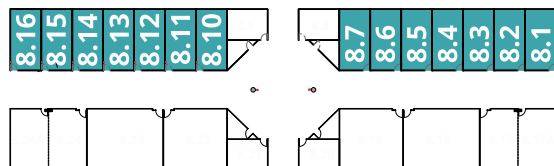

CC8

CC8 - Room Type A

32 sqm
Room height: 2,93 m
Capacity 16 pax

-  Emergency exit
-  Fire extinguisher
-  Built-in floor box
-  Telephone line
-  Data/Internet line
-  Power socket 1.2kw

CC8 - Room Type B

21 sqm

Room height: 2,93 m

Capacity: 12 pax

-  Emergency exit
-  Fire extinguisher
-  Built-in floor box
-  Telephone line
-  Data/Internet line
-  Power socket 1.2kw

CC8 - Room Type C

80 sqm (40 + 40)
 Room height: 2,93 m
 Capacity: 70 pax (35+ 35)

-  Emergency exit
-  Fire extinguisher
-  Built-in floor box
-  Telephone line
-  Data/Internet line
-  Power socket 1.2kw

CC8 - Room Type D

64 sqm (32 sqm + 32 sqm)

Room height: 2,93 m

Capacity: 59 pax (29 + 29)