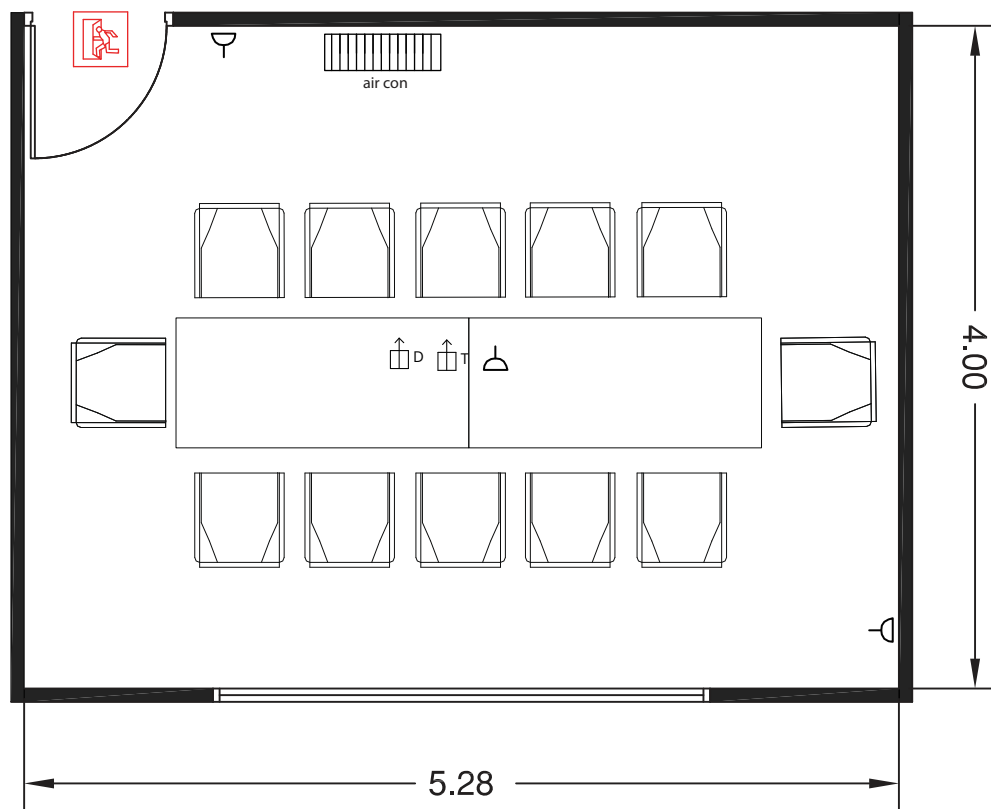

CC8

CC8 - Room Type A

32 sqm
Room height: 2,93 m
Capacity 16 pax

-  Emergency exit
-  Fire extinguisher
-  Built-in floor box
-  Telephone line
-  Data/Internet line
-  Power socket 1.2kw

CC8 - Room Type B

21 sqm

Room height: 2,93 m

Capacity: 12 pax

-  Emergency exit
-  Fire extinguisher
-  Built-in floor box
-  Telephone line
-  Data/Internet line
-  Power socket 1.2kw

CC8 - Room Type C

80 sqm (40 + 40)
 Room height: 2,93 m
 Capacity: 70 pax (35+ 35)

-  Emergency exit
-  Fire extinguisher
-  Built-in floor box
-  Telephone line
-  Data/Internet line
-  Power socket 1.2kw

CC8 - Room Type D

64 sqm (32 sqm + 32 sqm)

Room height: 2,93 m

Capacity: 59 pax (29 + 29)