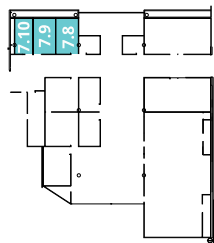

Rooms 7.8, 7.9 and 7.10

26 sqm/ 26sqm and 21sqm
 Room height: 3.00 m
 Capacity: 16 pax/ 16 pax / 14 pax

-  Emergency exit
-  Fire extinguisher
-  Built-in floor box
-  4 X wall sockets
-  Power socket 1.2kw

Room capacity: 16 / 16 / 14 pax