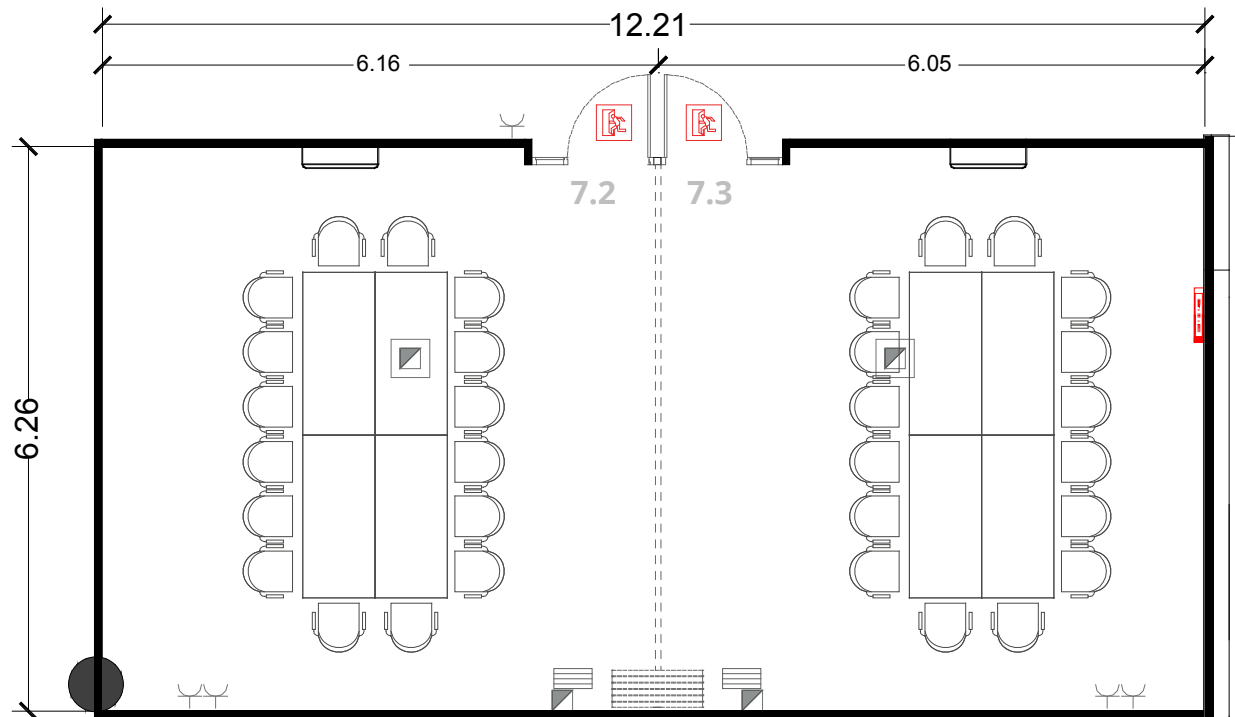

Rooms 7.2 and 7.3

74 sqm (37+ 37sqm)
Room height: 3.00 m

- Emergency exit
- Fire extinguisher
- Built-in floor box
- 4 X wall sockets
- Power socket 1.2kw

ROOM CAPACITIES				
	Theatre	Classroom	U shape	Boardroom
7.2 or 7.3	32	16	12	16
7.2 + 7.3	64	32	22	24

The default format is boardroom