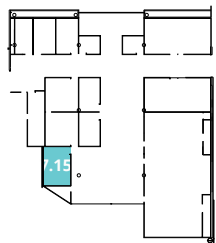

Room 7.15

35 sqm
Room height: 3.00 m

-  Emergency exit
-  Fire extinguisher
-  Built-in floor box
-  4 X wall sockets
-  Power socket 1.2kw

Room capacity: 16 pax