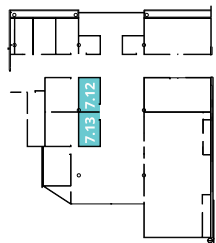

Room 7.12 and 7.13

24 sqm each

Room height: 3.00 m

Capacity: 14 pax each

-  Emergency exit
-  Fire extinguisher
-  Built-in floor box
-  4 X wall sockets
-  Power socket 1.2kw

Room capacity: 14 pax each