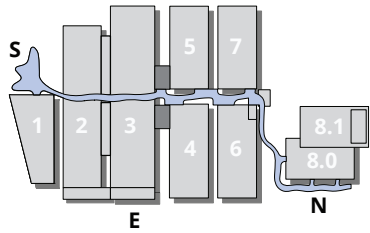

## ROOM CAPACITIES

	Theatre	Classroom	U shape	Boardroom	Banquet	Cocktail
<b>4.1</b>	324	150	65	80	-	-
<b>4.2</b>	96	50	25	30	-	-
<b>4.3</b>	80	40	20	25	-	-
<b>4.4</b>	80	30	20	20	-	-
	or 30+40					
<b>4.5/4.6</b>	24	10	12	12	-	-
<b>5.1</b>	425	250	65	100	-	-
<b>5.2</b>	135	50	25	30	-	-
<b>5.3</b>	135	50	25	30	-	-

Conference Center 5  
**MULTIFUNCTIONAL ROOM**  
 100 sqm  
 Not furnished  
 Access to private restroom

- Halls and open areas
- Enclosed rooms
- Elevators
- Restrooms
- Desk/ cloakroom

Conference Center 5  
**CLOAKROOM**  
 35 sqm

Conference Center 4  
**CLOAKROOM**  
 40 sqm