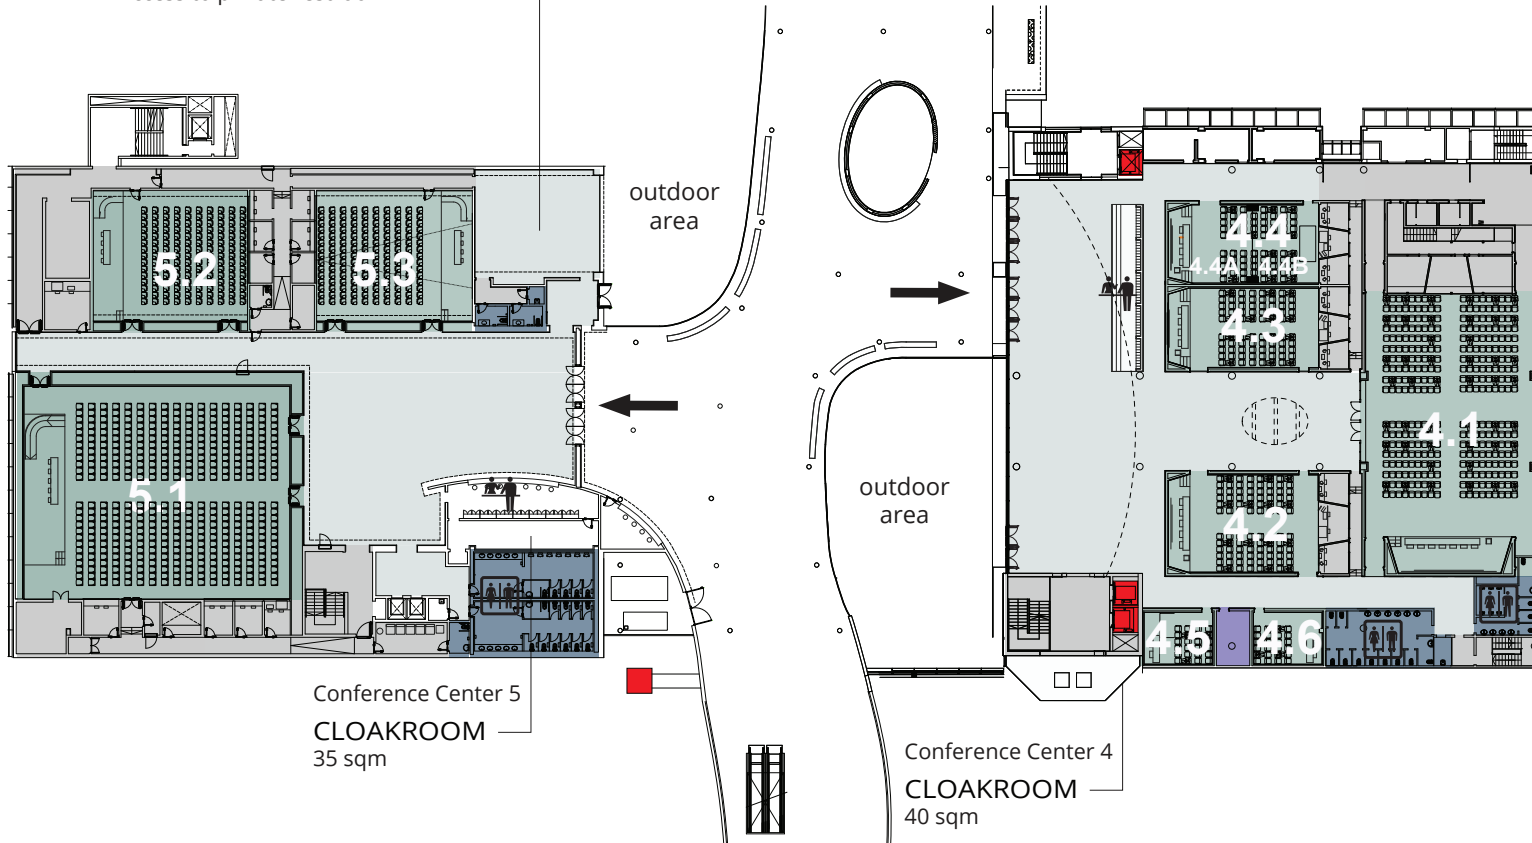

# CC4 and CC5

## ROOM CAPACITIES

	Theatre	Classroom	U shape	Boardroom	Banquet	Cocktail
<b>4.1</b>	324	150	65	80	-	-
<b>4.2</b>	96	50	25	30	-	-
<b>4.3</b>	80	40	20	25	-	-
<b>4.4</b>	80	30	20	20	-	-
	or 30+40					
<b>4.5/4.6</b>	24	10	12	12	-	-
<b>5.1</b>	425	250	65	100	-	-
<b>5.2</b>	135	50	25	30	-	-
<b>5.3</b>	135	50	25	30	-	-

Conference Center 5  
**MULTIFUNCTIONAL ROOM**  
 100 sqm  
 Not furnished  
 Access to private restroom

- Halls and open areas
- Enclosed rooms
- Elevators
- Restrooms
- Desk/ cloakroom

Conference Center 5  
**CLOAKROOM**  
 35 sqm

Conference Center 4  
**CLOAKROOM**  
 40 sqm