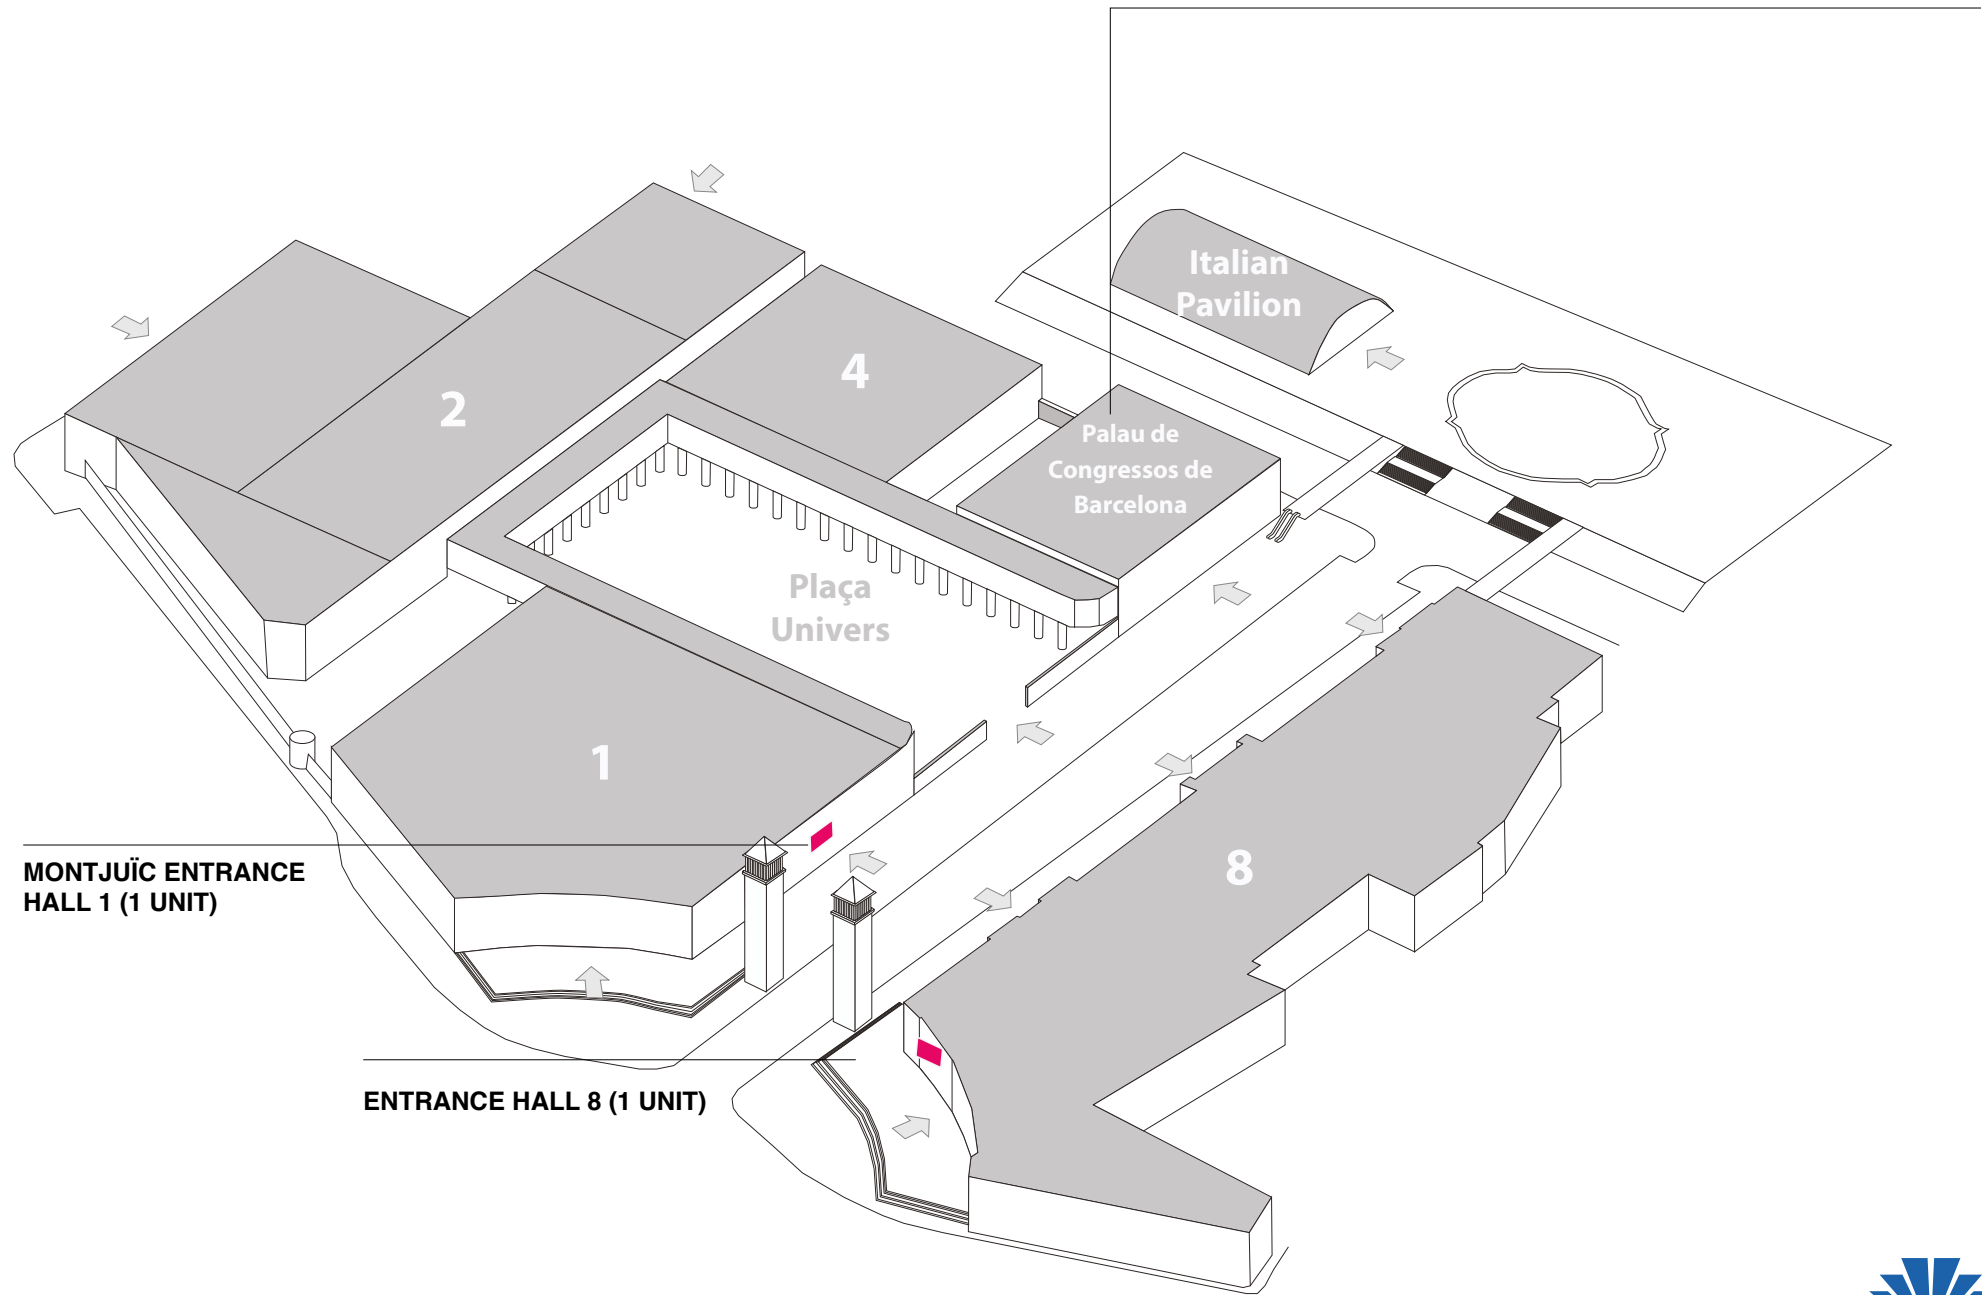

# CATALOGUE DIGITAL SIGNAGE MONTJUÏC

**MONTJUÏC ENTRANCE  
HALL 1 (1 UNIT)**

**ENTRANCE HALL 8 (1 UNIT)**

## LED WELCOME SCREEN (1 UNIT)

Accepted format: JPG (RGB) or MP4 (30 or 60 fps). Sound not available.

Dimensions: 4,48 x 1,28 m.

Resolució: 672x192 pixels

Distance between LEDs: 6,67mm

Type of LED: SMD 2727