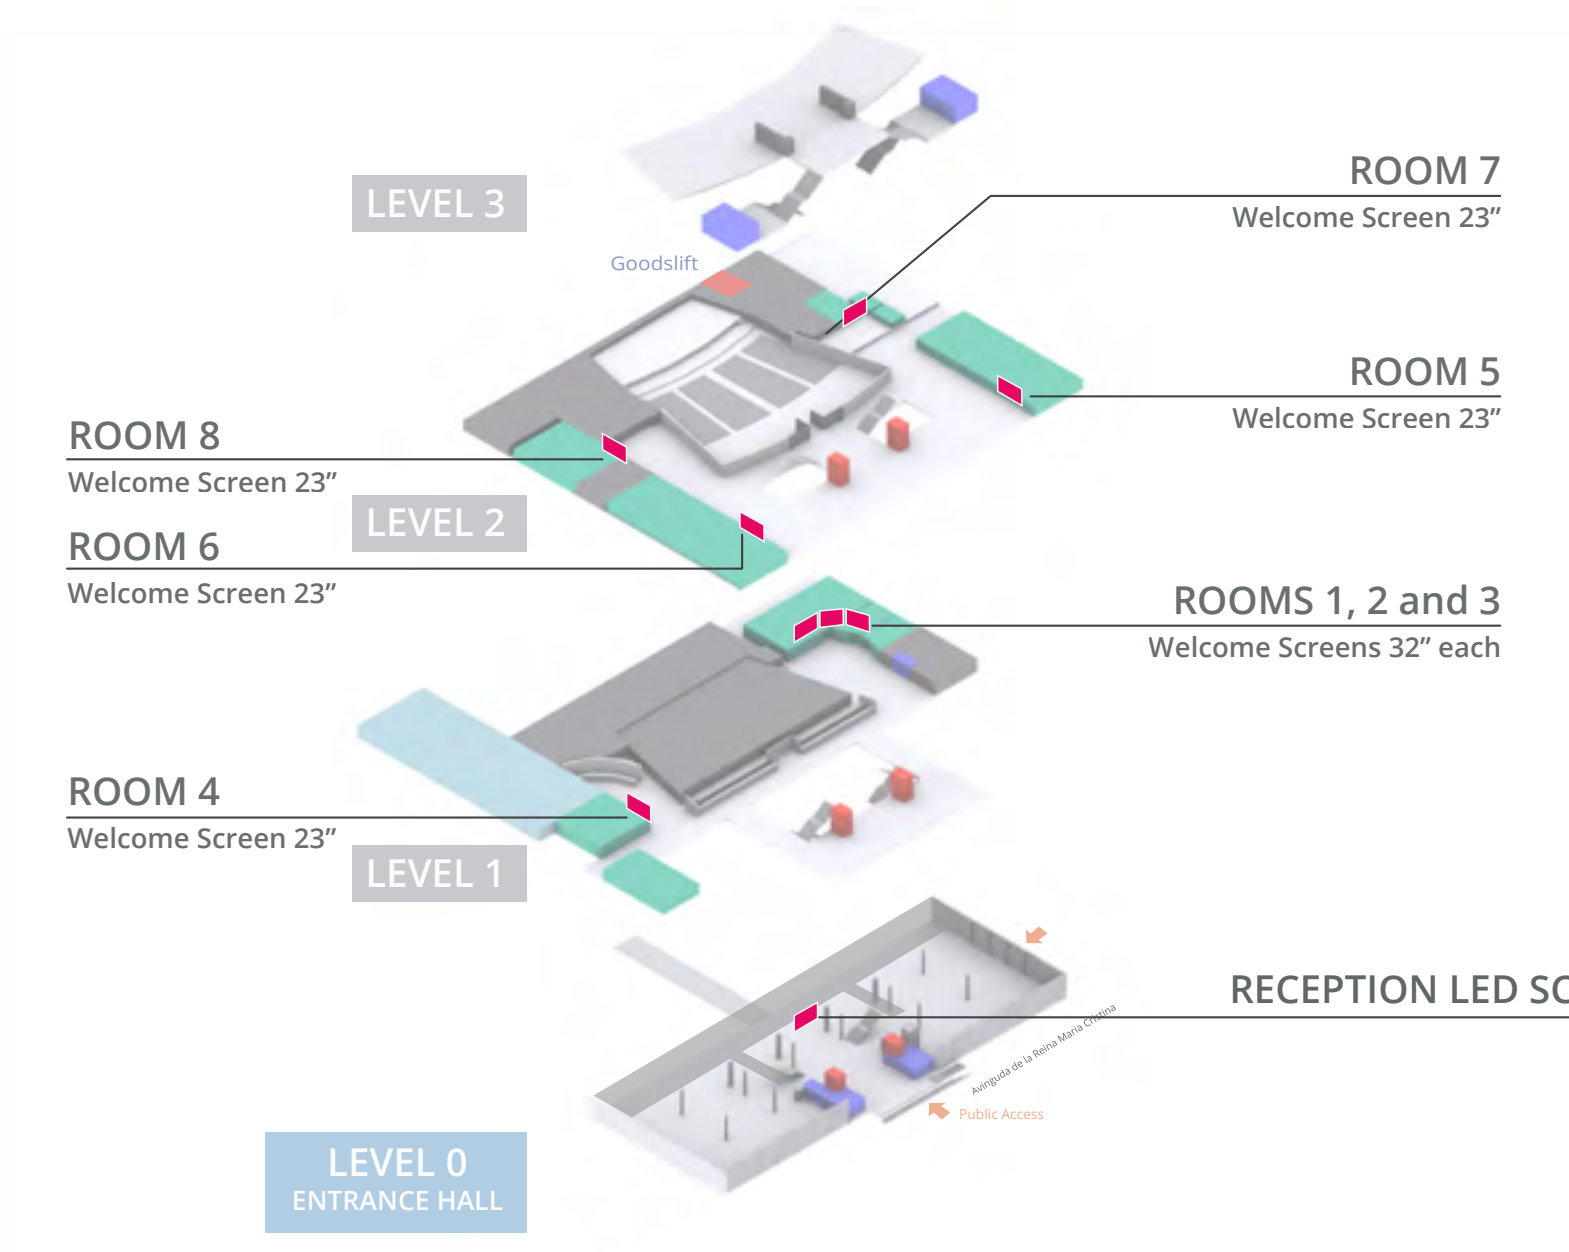

## LED WELCOME SCREEN (1 UNIT)

Accepted format: JPG (RGB) or MP4 (30 or 60 fps). Sound not available.

Dimensions: 4,48 x 1,28 m.

Resolució: 672x192 pixels

Distance between LEDs: 6,67mm

Type of LED: SMD 2727

## Hall I TFT Screen 57" (1 unit)

Accepted format: JPG (RGB) or MP4 (30 or 60 fps). Sound not available.

Resolution 1366 X 768px

1 PC Player Nexcom ALB385

Chip: Intelcore i3-6100u

Memory: 4Gb DDR3L

Graphic: Intel Integrated HD 520

# PALAU DE CONGRESSOS - LED WELCOME SCREEN

# PALAU DE CONGRESSOS - ROOMS 1, 2 and 3 WELCOME SCREENS