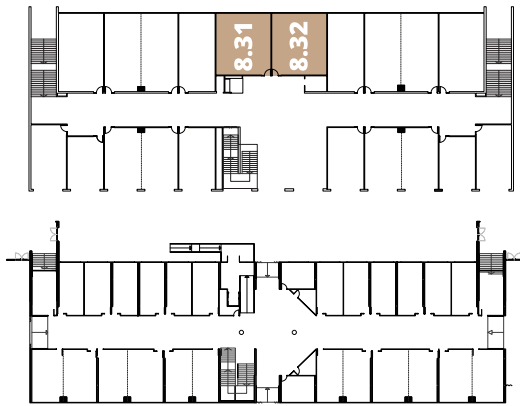

CC8 - Room Type I

upper floor

ground floor

74 m²

Room height: 2,90 m

Capacity: 60 pax

 Emergency exit