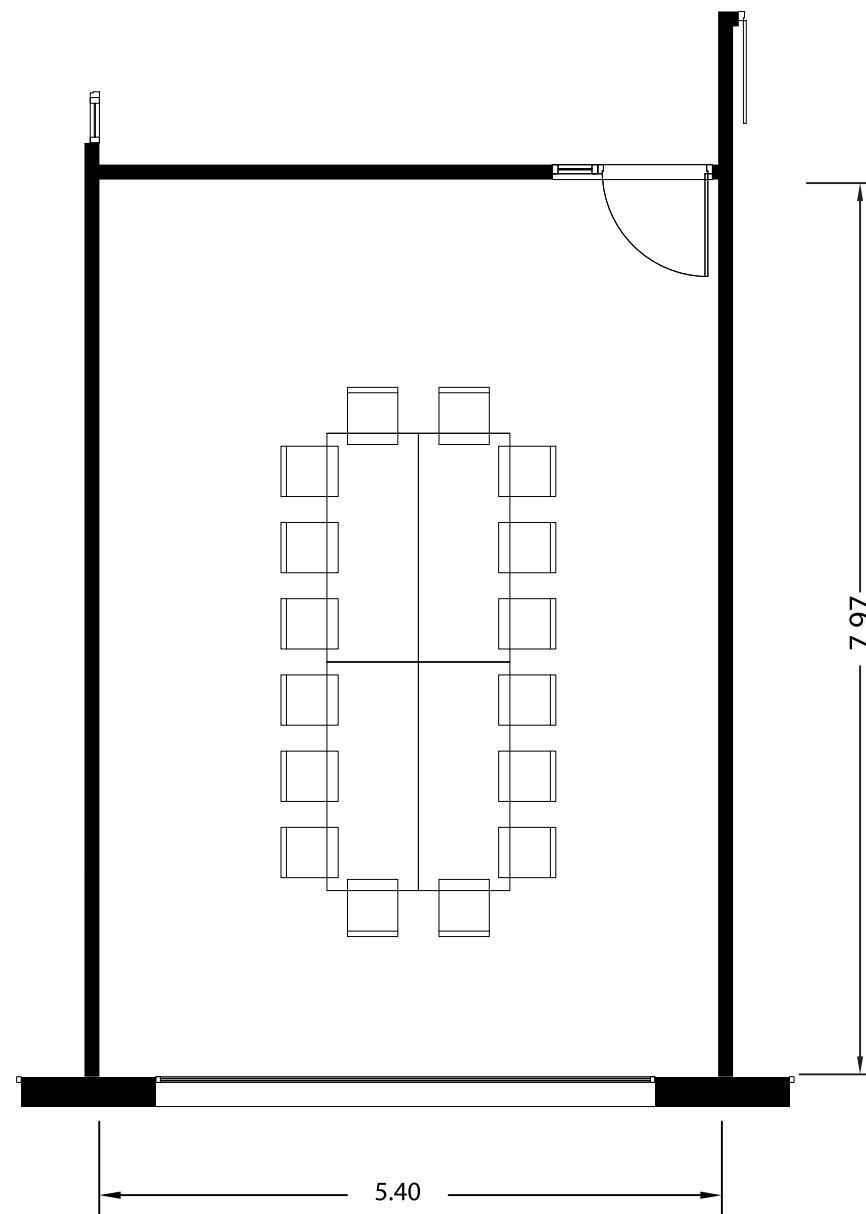

CC8 - Room Type E

42 m²
Room height: 2,90 m
Capacity 16 pax boardroom

 Emergency exit