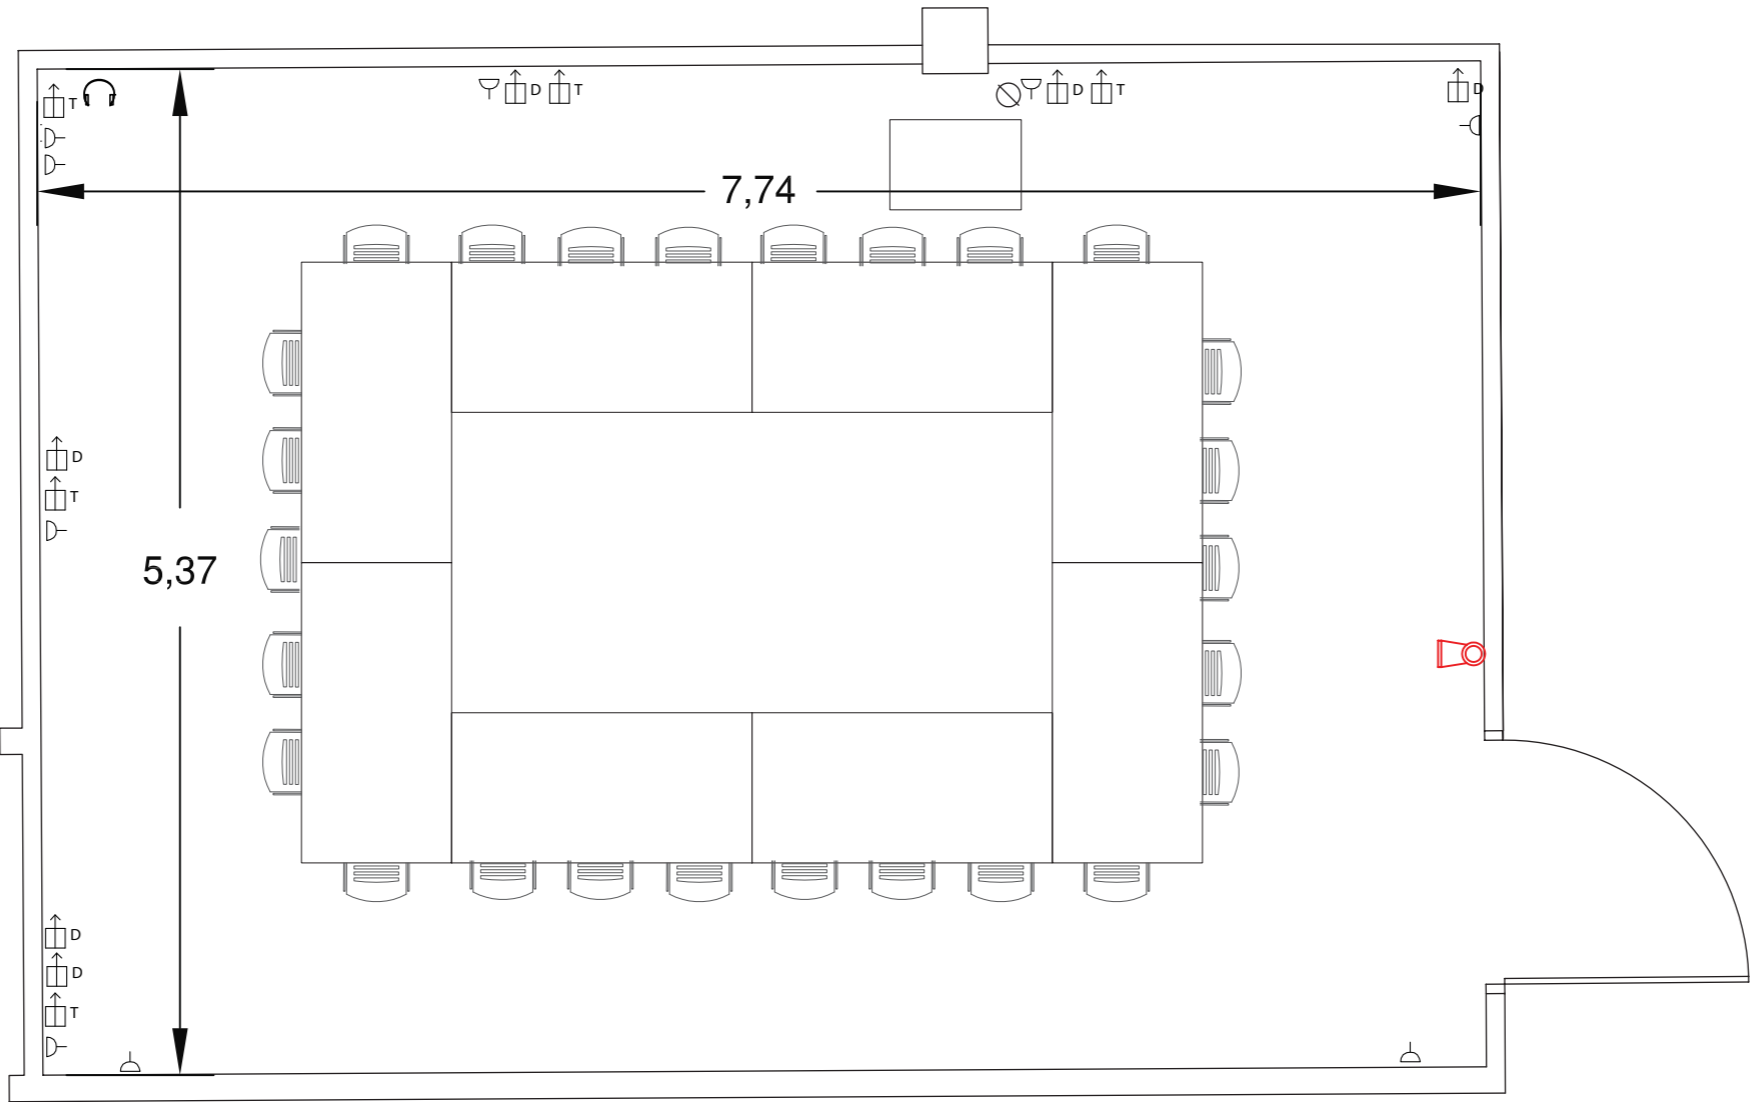

Palau de Congressos de Barcelona Room 9

ROOM 9

LEVEL 3

Area 42 m2
Height 3,42 m

-  Emergency exit
-  Fire extinguisher
-  Built-in floor box
-  Video connection
-  Projector
-  Sound connection
-  Telephone line
-  Data/internet line
-  TV/antenna line
-  Power socket

ROOM CAPACITY					
					
Theatre	Classroom	U shape	Boardroom	Banquet	Cocktail
-	-	21	26	-	-