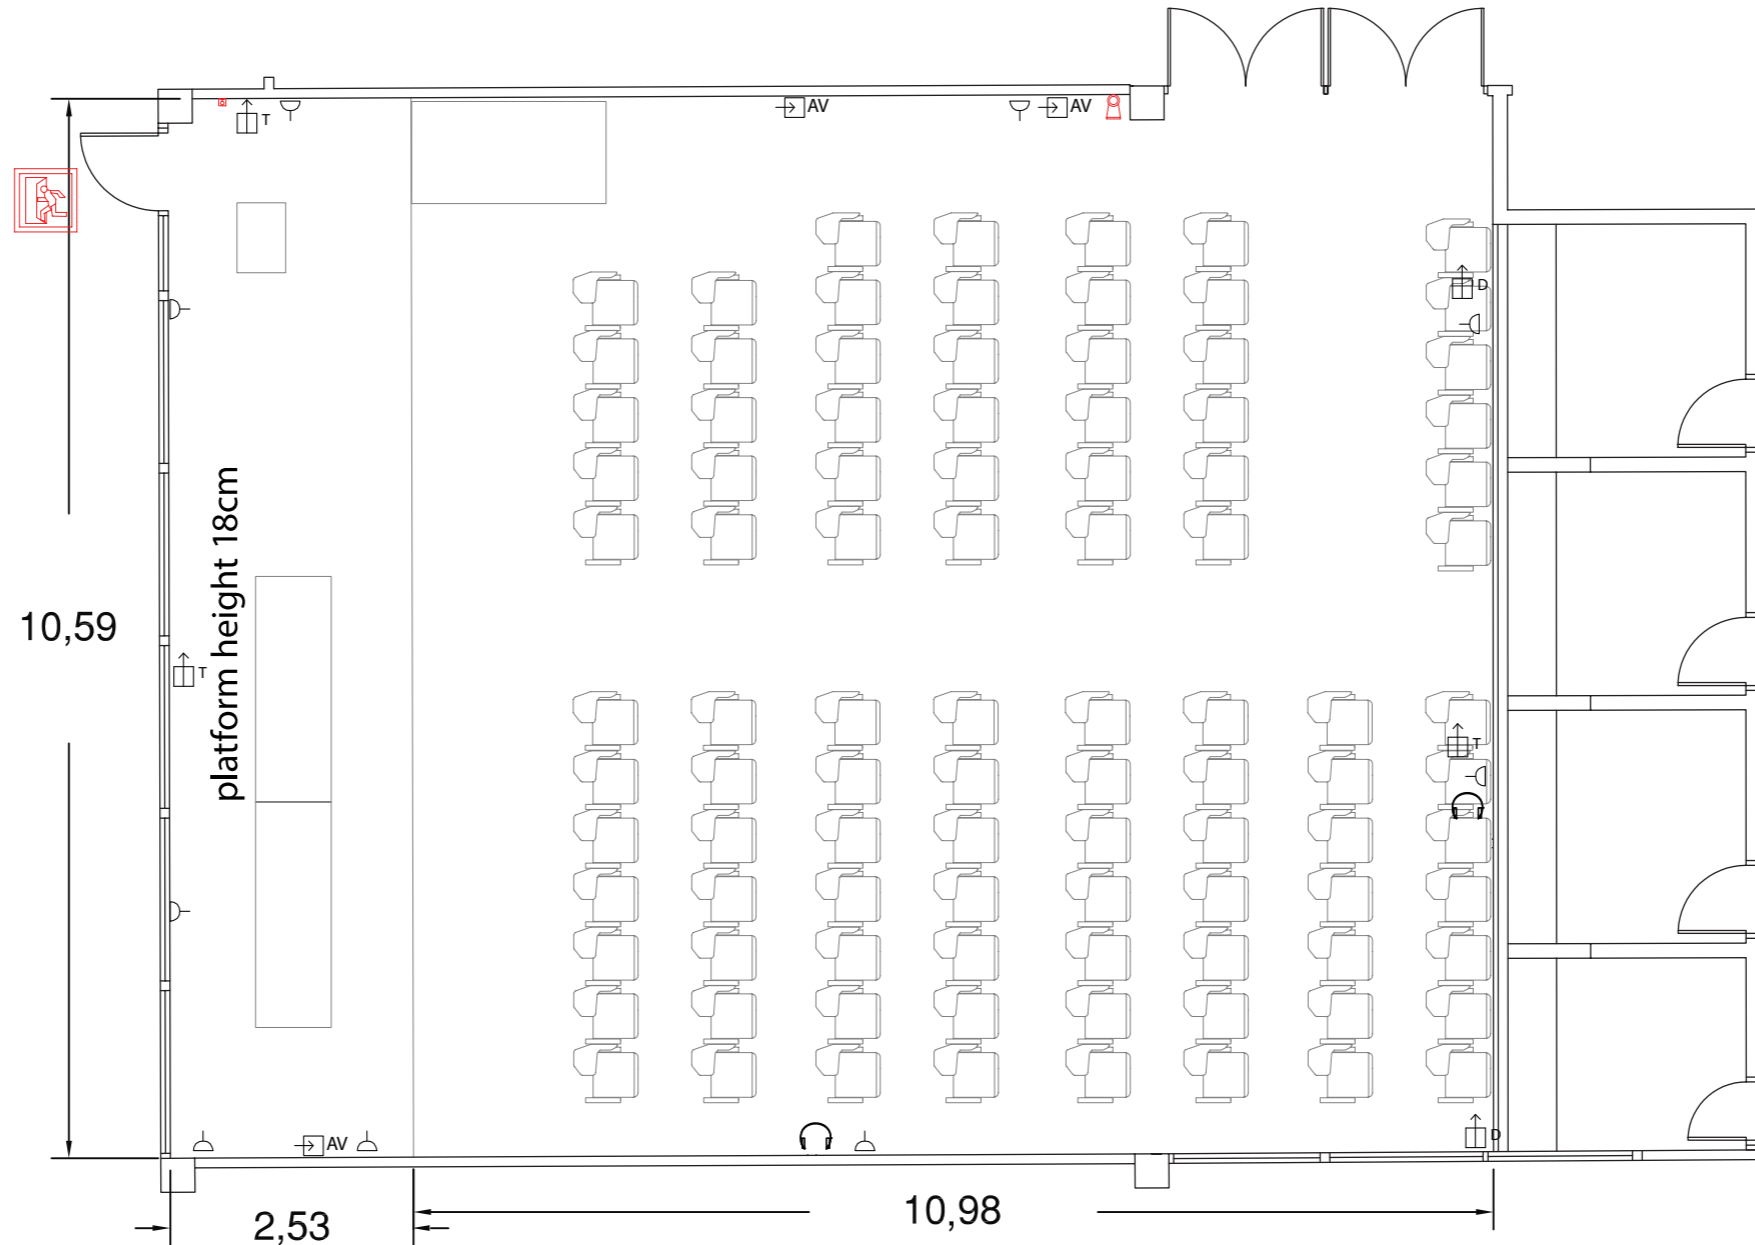

Palau de Congressos de Barcelona Room 8

Area 143 m2
Height 2,36 m
Screens: 1

-  Emergency exit
-  Fire extinguisher
-  Built-in floor box
-  Video connection
-  Projector
-  Sound connection
-  Telephone line
-  Data/internet line
-  TV/antenna line
-  Power socket

- AUDIO**
 1 X 12CH-in Audio mixer table.
 1 X Wireless system (either handheld or headset)
 4 X 30cm Flexo microphone for table or lectern
 4 X 4" Speaker cone box
 Simultaneous translation system. Up to 2 different languages (receivers not included).
- VIDEO**
 1 X 5400 Lumens HD laser projector, HDMI Input
 1 X Laptop
 1 X Laser presenter
- Total screen size: 240 x 135cm

ROOM CAPACITY					
					
Theatre 100	Classroom 33	U shape 16	Boardroom 22	Banquet -	Cocktail 98