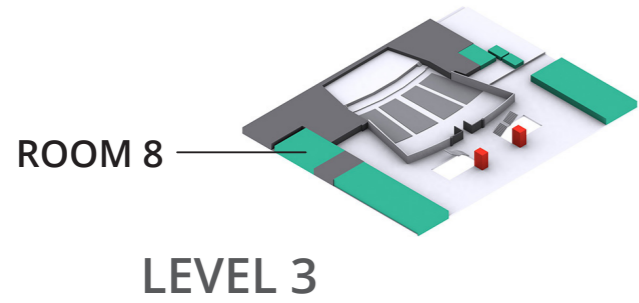

Palau de Congressos de Barcelona Room 8

Area 143 m2
Height 2,36 m
Screens: 1

-  Emergency exit
-  Fire extinguisher
-  Built-in floor box
-  Video connection
-  Projector
-  Sound connection
-  Telephone line
-  Data/internet line
-  TV/antenna line
-  Power socket

- AUDIO**
 1 X 12CH-in Audio mixer table.
 1 X Wireless system (either handheld or headset)
 4 X 30cm Flexo microphone for table or lectern
 4 X 4" Speaker cone box
 Simultaneous translation system. Up to 2 different languages (receivers not included).
- VIDEO**
 1 X 5400 Lumens HD laser projector, HDMI Input
 1 X Laptop
 1 X Laser presenter
- Total screen size: 240 x 135cm

ROOM CAPACITY					
					
Theatre 100	Classroom 33	U shape 16	Boardroom 22	Banquet -	Cocktail 98