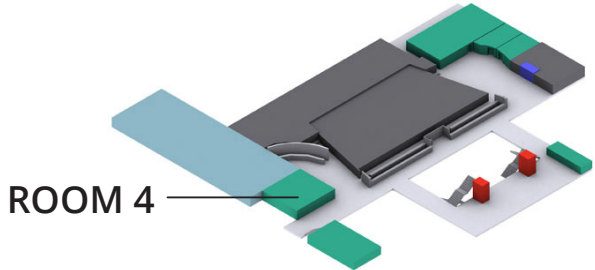

Palau de Congressos de Barcelona Room 4

ROOM 4

LEVEL 2

Area 104 m2
 Height 3,75 m
 Screen: 1

-  Emergency exit
-  Fire extinguisher
-  Telephone line
-  Data/internet line
-  TV/antenna line
-  Power socket

- AUDIO**
 1 X 12CH-in Audio mixer table.
 1 X Wireless system (either handheld or headset)
 4 X 30cm Flexo microphone for table or lectern
 4 X 4" Speaker cone box
- VIDEO**
 1 X 6000 Lumens HD laser projector, HDMI Input
 1 X Laptop
 1 X Laser presenter
- Total screen size: 295 x 260cm
 Projection area (4:3) - 295 x 260cm
 Projection area (16:9) - 295 x 166cm