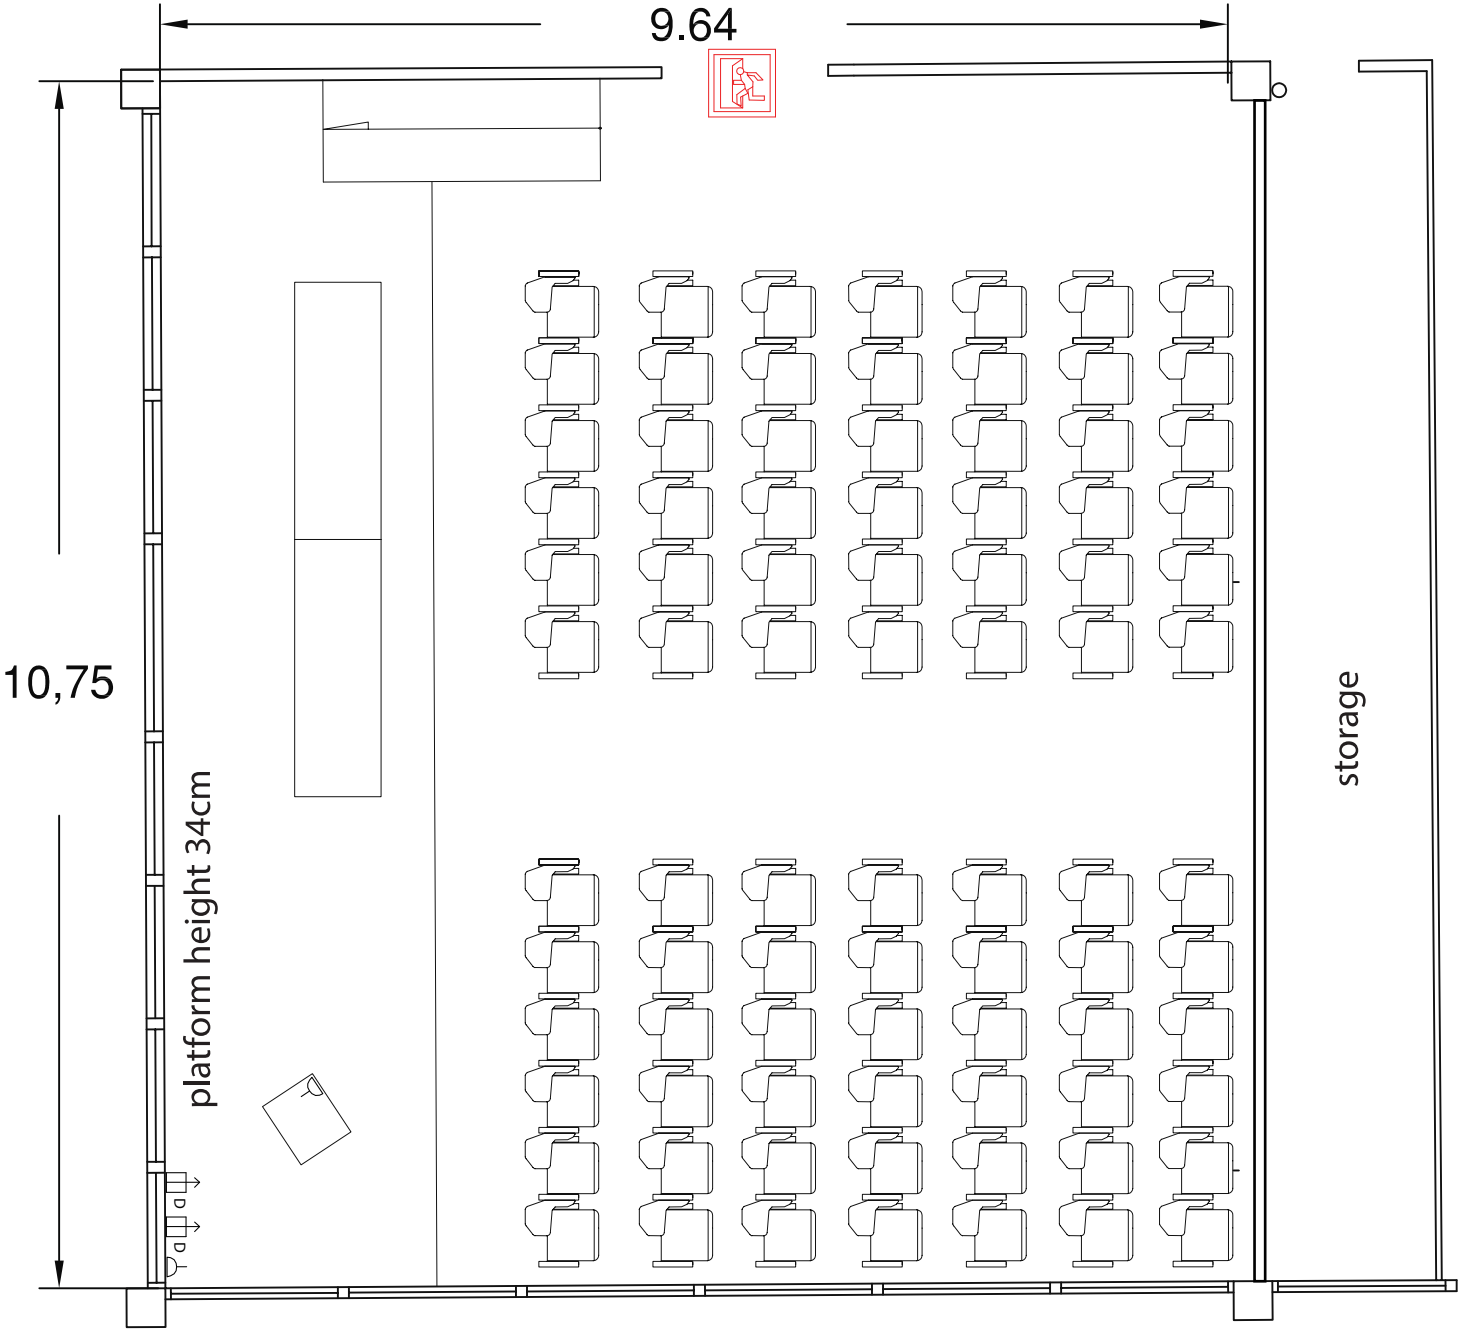

Palau de Congressos de Barcelona Room 4

ROOM 4

LEVEL 2

Area 104 m2
 Height 3,75 m
 Screen: 1

-  Emergency exit
-  Fire extinguisher
-  Telephone line
-  Data/internet line
-  TV/antenna line
-  Power socket

- AUDIO**
 1 X 12CH-in Audio mixer table.
 1 X Wireless system (either handheld or headset)
 4 X 30cm Flexo microphone for table or lectern
 4 X 4" Speaker cone box
- VIDEO**
 1 X 6000 Lumens HD laser projector, HDMI Input
 1 X Laptop
 1 X Laser presenter
- Total screen size: 295 x 260cm
 Projection area (4:3) - 295 x 260cm
 Projection area (16:9) - 295 x 166cm

ROOM CAPACITY					
					
Theatre 75	Classroom 27	U shape 14	Boardroom 16	Banquet 32	Cocktail 64