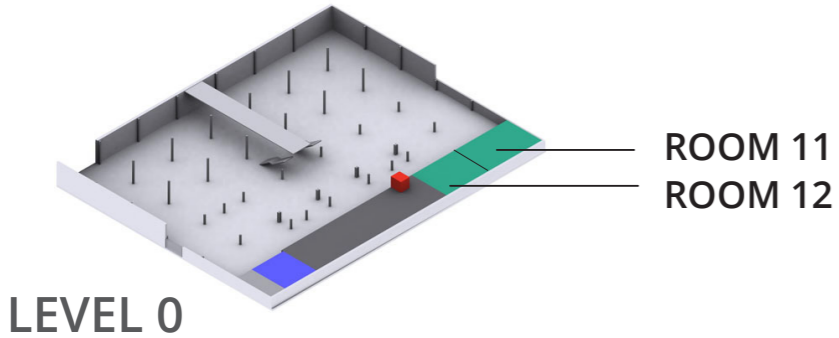

# Palau de Congressos de Barcelona Rooms 11 and 12

Room 11: 124 m2  
height 2.44 m  
Room 12: 138 m2  
height 2.51m

Emergency exit

- AUDIO**
- 1 X 12CH-in Audio mixer table
  - 1 X Powerstage
  - 2 X PA Speakers
  - 2 X Tripods
  - 1 X Wireless system (either handheld or head-set)
- VIDEO**
- 1 X 6000 Lumens HD projector, HDMI Input.
  - 1 X 300cm x 170cm Portable projector screen
  - 1 X Laptop
  - 1 X Laser presenter

ROOM CAPACITY					
Theatre 100	Classroom 30	U shape 18	Boardroom -	Banquet 48	Cocktail 97