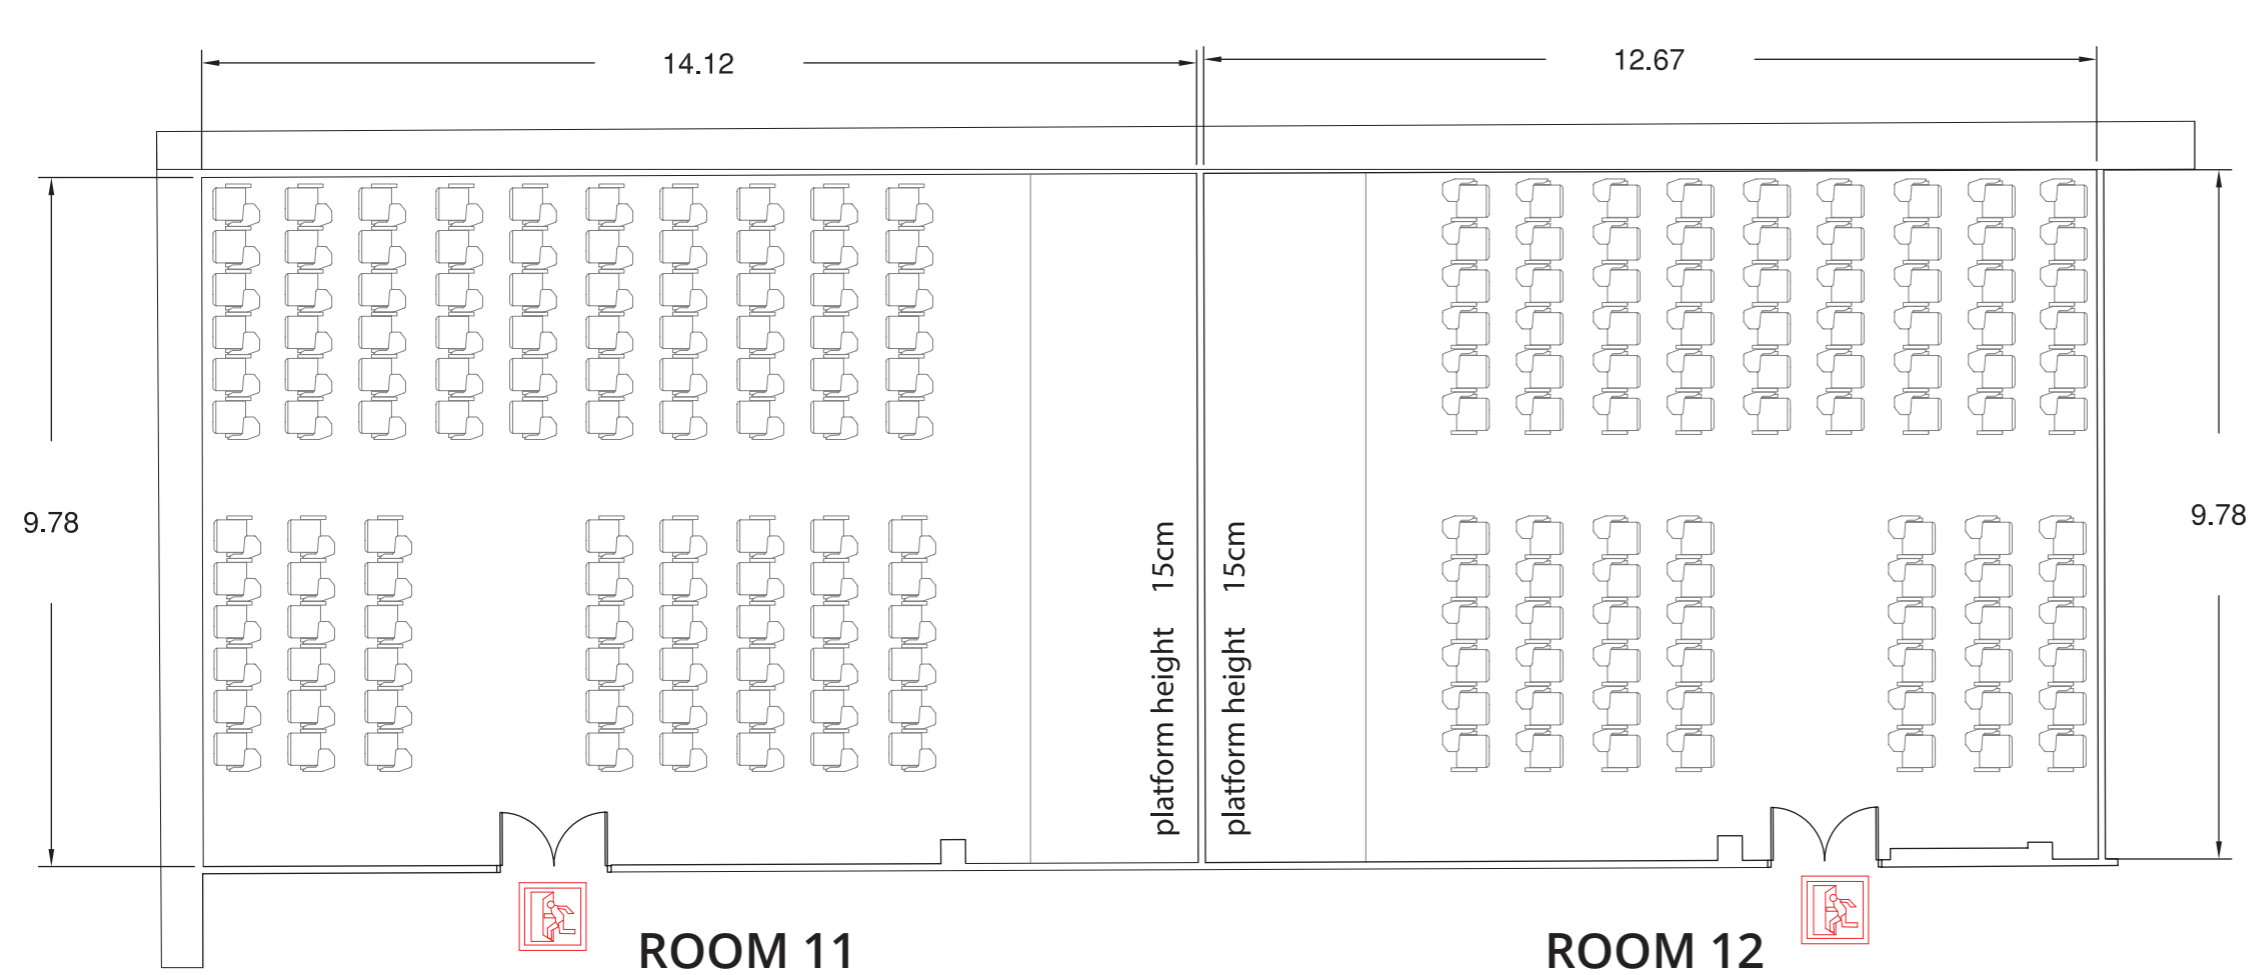

# Palau de Congressos de Barcelona Rooms 11 and 12

Room 11: 124 m2  
height 2.44 m  
Room 12: 138 m2  
height 2.51m

Emergency exit

- AUDIO**
- 1 X 12CH-in Audio mixer table
  - 1 X Powerstage
  - 2 X PA Speakers
  - 2 X Tripods
  - 1 X Wireless system (either handheld or head-set)
- VIDEO**
- 1 X 6000 Lumens HD projector, HDMI Input.
  - 1 X 300cm x 170cm Portable projector screen
  - 1 X Laptop
  - 1 X Laser presenter

ROOM CAPACITY					
Theatre 100	Classroom 30	U shape 18	Boardroom -	Banquet 48	Cocktail 97