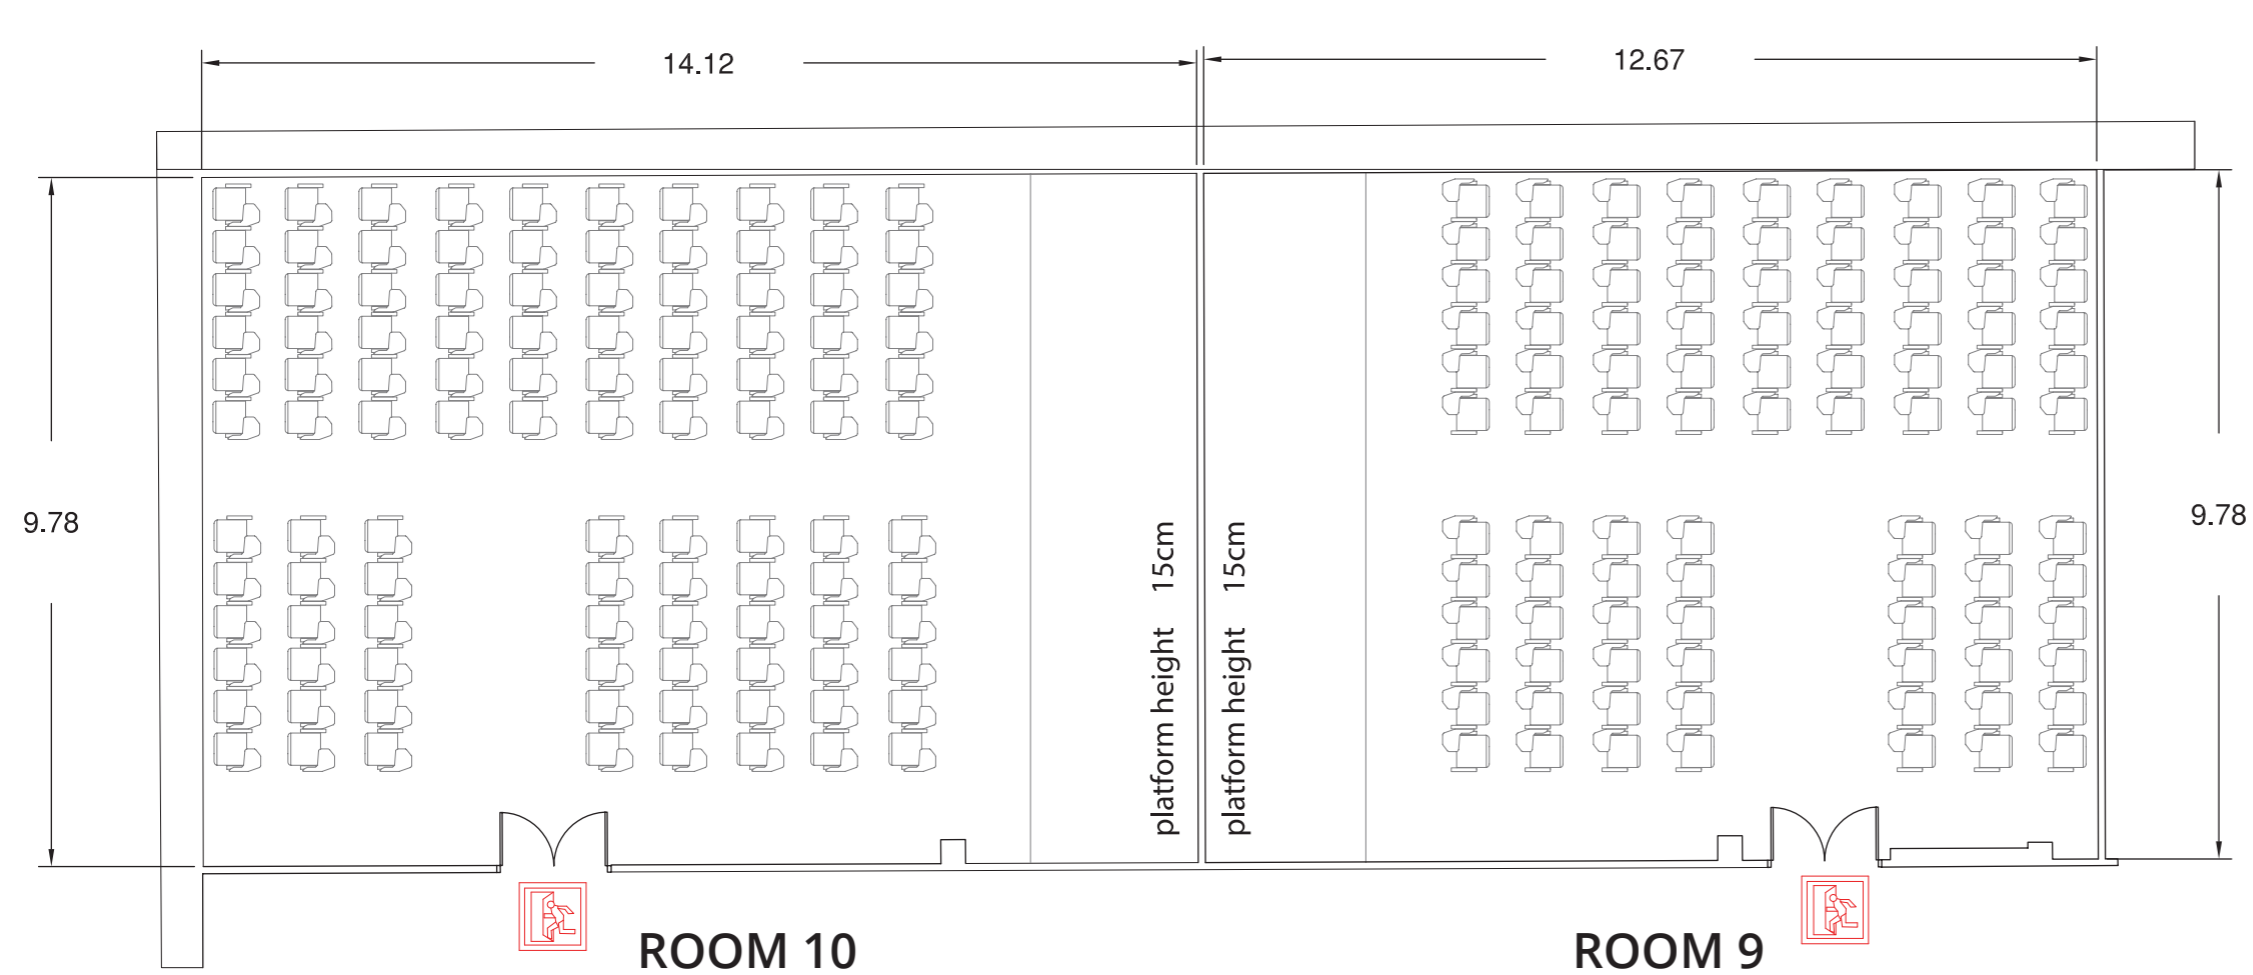

Palau de Congressos de Barcelona Rooms 9 and 10

Room 10: 124 m2
height 2.44 m
Room 9: 138 m2
height 2.51m

Emergency exit

- AUDIO**
 1 X 12CH-in Audio mixer table
 1 X Powerstage
 2 X PA Speakers
 2 X Tripods
 1 X Wireless system (either handheld or head-set)
- VIDEO**
 1 X 6000 Lumens HD projector, HDMI Input.
 1 X 300cm x 170cm Portable projector screen
 1 X Laptop
 1 X Laser presenter

ROOM CAPACITY					
Theatre 100	Classroom 30	U shape 18	Boardroom -	Banquet 48	Cocktail 97