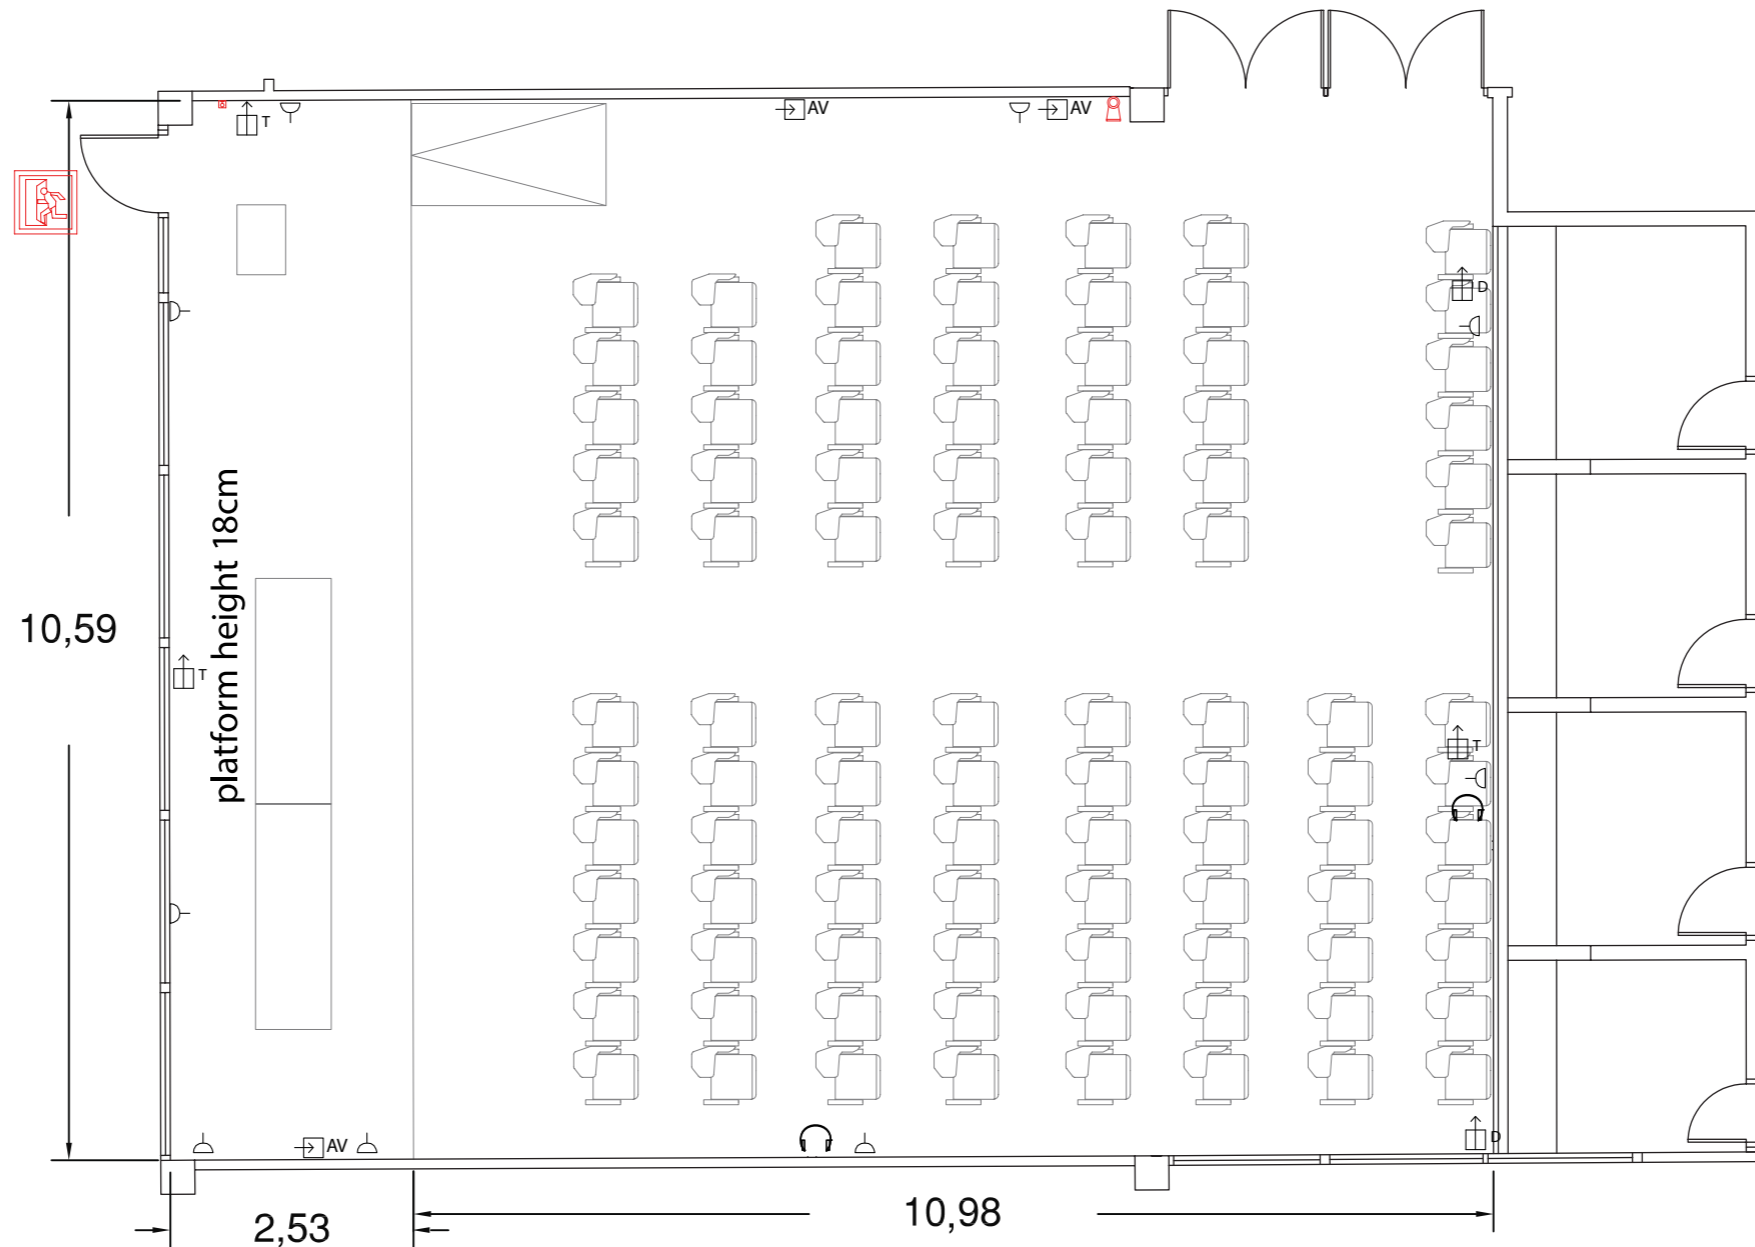

# Palau de Congressos de Barcelona Room 8

Area 143 m2  
 Height 2,36 m  
 Screens: 1

-  Emergency exit
-  Fire extinguisher
-  Built-in floor box
-  Video connection
-  Projector
-  Sound connection
-  Telephone line
-  Data/internet line
-  TV/antenna line
-  Power socket

- AUDIO**  
 1 X 12CH-in Audio mixer table.  
 1 X Wireless system (either handheld or headset)  
 4 X 30cm Flexo microphone for table or lectern  
 4 X 4" Speaker cone box  
 Simultaneous translation system. Up to 2 different languages (receivers not included).
- VIDEO**  
 1 X 5400 Lumens HD laser projector, HDMI Input  
 1 X Laptop  
 1 X Laser presenter
- Total screen size: 240 x 135cm

ROOM CAPACITY					
					
Theatre 100	Classroom 33	U shape 16	Boardroom 22	Banquet -	Cocktail 98