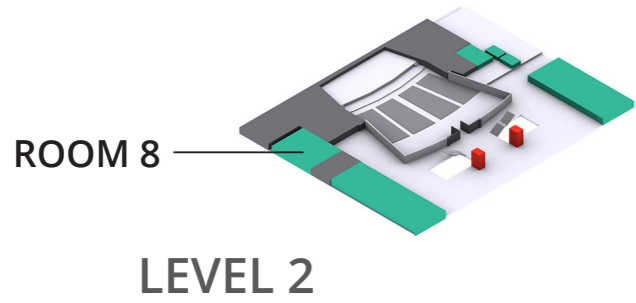

# Palau de Congressos de Barcelona Room 8

Area 143 m2  
 Height 2,36 m  
 Screens: 1

-  Emergency exit
-  Fire extinguisher
-  Built-in floor box
-  Video connection
-  Projector
-  Sound connection
-  Telephone line
-  Data/internet line
-  TV/antenna line
-  Power socket

- AUDIO**  
 1 X 12CH-in Audio mixer table.  
 1 X Wireless system (either handheld or headset)  
 4 X 30cm Flexo microphone for table or lectern  
 4 X 4" Speaker cone box  
 Simultaneous translation system. Up to 2 different languages (receivers not included).
- VIDEO**  
 1 X 5400 Lumens HD laser projector, HDMI Input  
 1 X Laptop  
 1 X Laser presenter
- Total screen size: 240 x 135cm

ROOM CAPACITY					
					
Theatre 100	Classroom 33	U shape 16	Boardroom 22	Banquet -	Cocktail 98