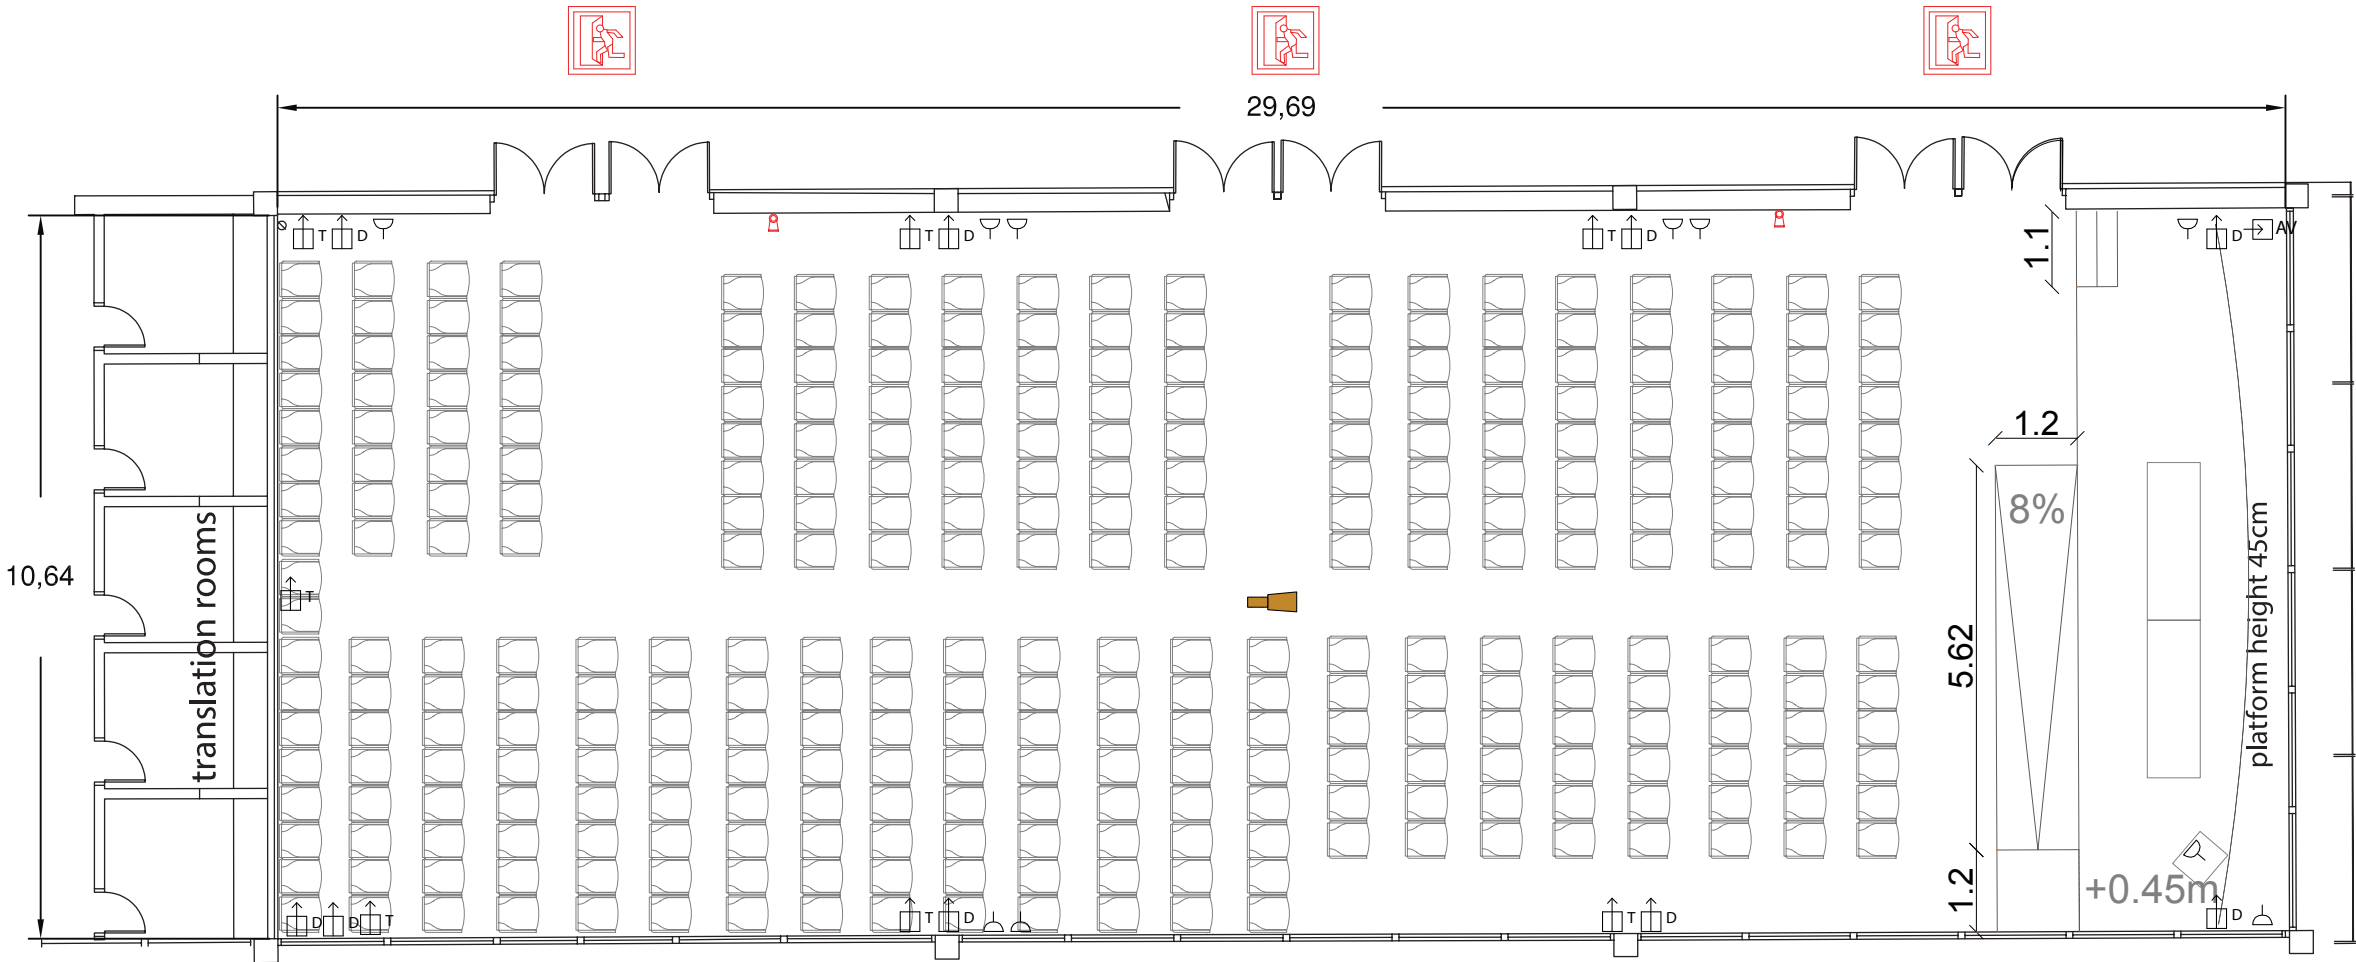

# Palau de Congressos de Barcelona Room 6

ROOM 6  
LEVEL 2

Area 315 m2  
Height 3,44 m  
Screens: 1

- Emergency exit
- Fire extinguisher
- Built-in floor box
- Video connection
- Projector
- Sound connection
- Telephone line
- Data/internet line
- TV/antenna line
- Power socket

- AUDIO**  
 1 X 12CH-in Audio mixer table.  
 1 X Wireless system (either handheld or headset)  
 4 X 30cm Flexo microphone for table or lectern  
 8 X 4" Speaker cone box  
 Simultaneous translation system. Up to 4 different languages (receivers not included).
- VIDEO**  
 1 X 6000 Lumens HD laser projector, HDMI Input  
 1 X Laptop  
 1 X Laser presenter
- Projection area (4:3) - 343 x 258cm  
 Projection area (16:9) - 460 x 258cm

ROOM CAPACITY					
Theatre 320	Classroom 90	U shape 36	Boardroom -	Banquet 112	Cocktail 255