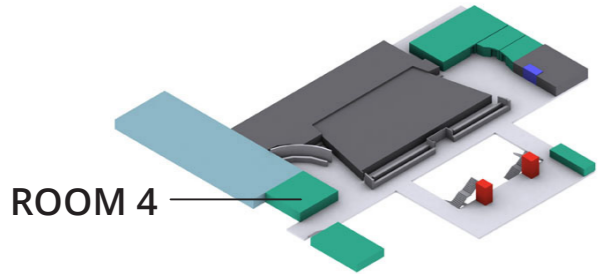

Palau de Congressos de Barcelona Room 4

ROOM 4

LEVEL 2

Area 104 m2
Height 3,75 m
Screen: 1

-  Emergency exit
-  Fire extinguisher
-  Telephone line
-  Data/internet line
-  TV/antenna line
-  Power socket

- AUDIO**
 1 X 12CH-in Audio mixer table.
 1 X Wireless system (either handheld or headset)
 4 X 30cm Flexo microphone for table or lectern
 4 X 4" Speaker cone box
- VIDEO**
 1 X 6000 Lumens HD laser projector, HDMI Input
 1 X Laptop
 1 X Laser presenter
- Total screen size: 295 x 260cm
 Projection area (4:3) - 295 x 260cm
 Projection area (16:9) - 295 x 166cm