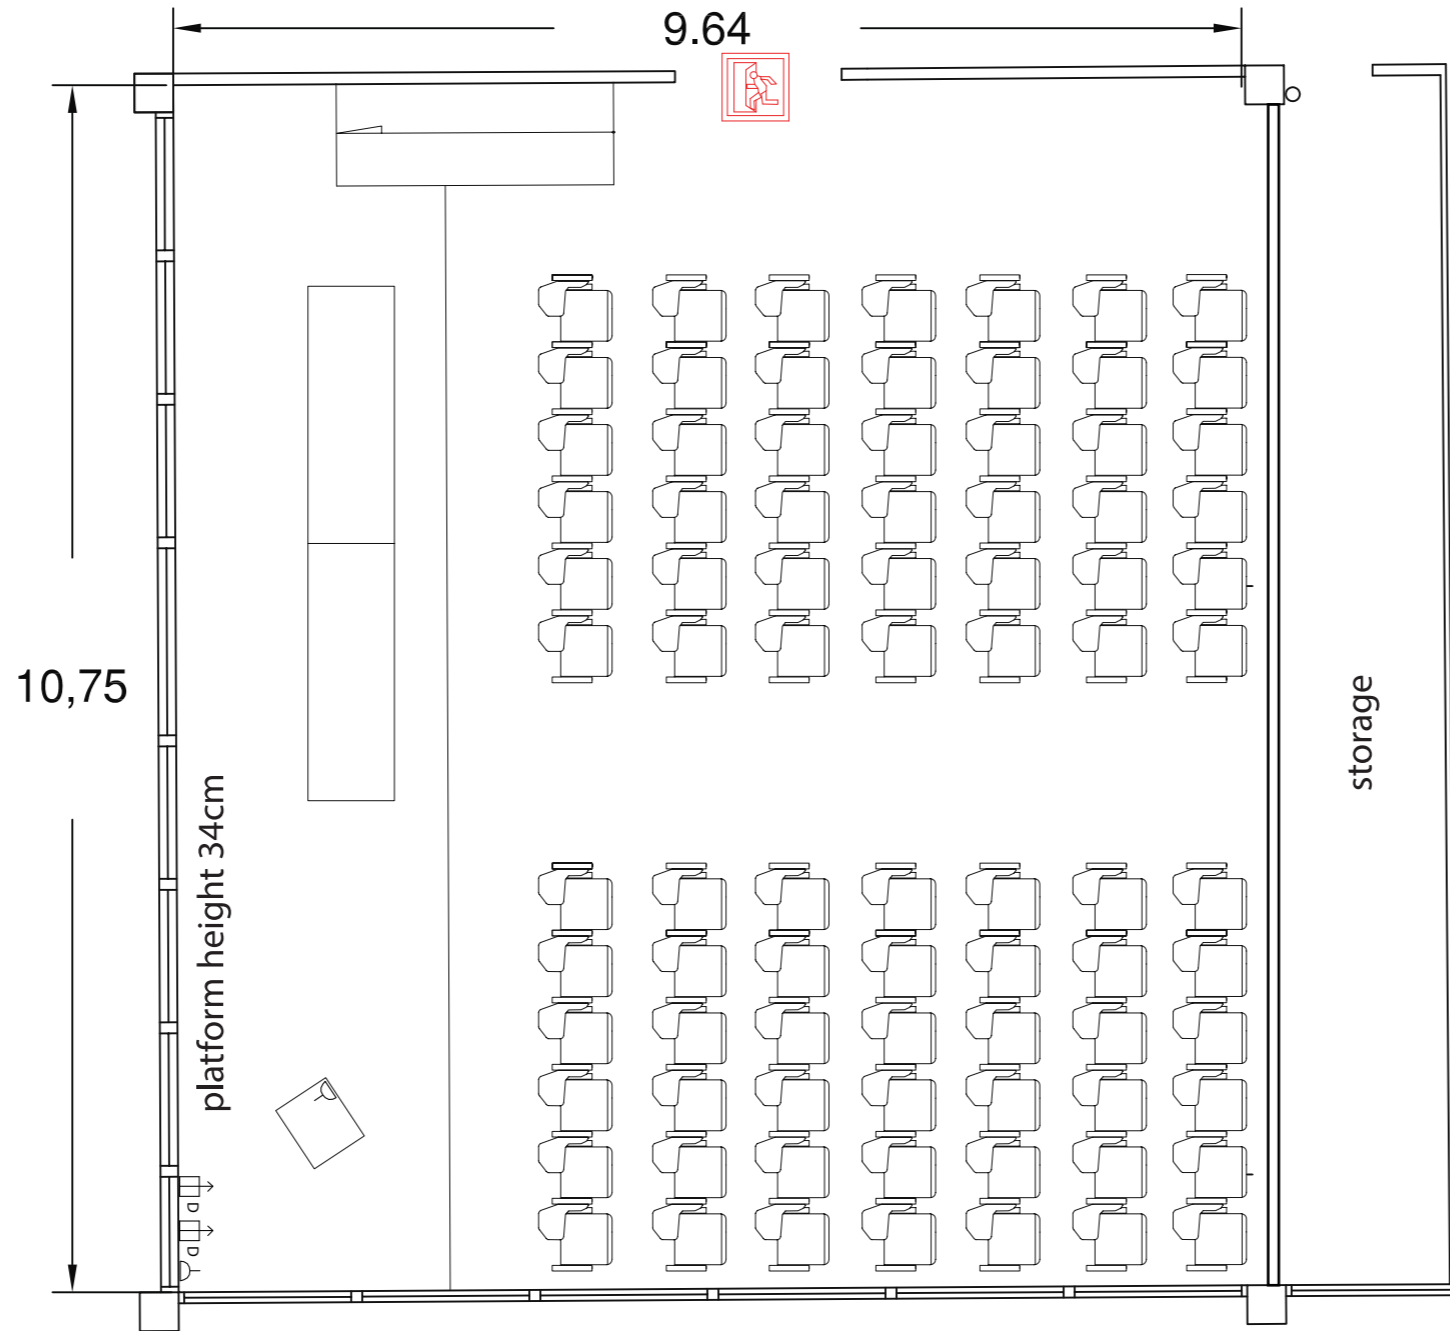

Palau de Congressos de Barcelona Room 4

ROOM 4

LEVEL 2

Area 104 m2
Height 3,75 m
Screen: 1

-  Emergency exit
-  Fire extinguisher
-  Telephone line
-  Data/internet line
-  TV/antenna line
-  Power socket

- AUDIO**
 1 X 12CH-in Audio mixer table.
 1 X Wireless system (either handheld or headset)
 4 X 30cm Flexo microphone for table or lectern
 4 X 4" Speaker cone box
- VIDEO**
 1 X 6000 Lumens HD laser projector, HDMI Input
 1 X Laptop
 1 X Laser presenter
- Total screen size: 295 x 260cm
 Projection area (4:3) - 295 x 260cm
 Projection area (16:9) - 295 x 166cm

ROOM CAPACITY					
					
Theatre 75	Classroom 27	U shape 14	Boardroom 16	Banquet 32	Cocktail 64