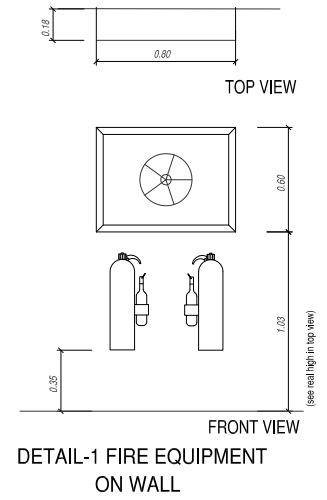

Hall 5 Level 0

DETAIL-1 FIRE EQUIPMENT ON WALL

LEGEND	
	EQUIPPED FIRE HOSE CABINET
	SEE DETAIL ON COLUMN/PERIMETER
	LEAVE FREE
	RIGHT OF WAY ON STAND
GROUND RESISTANCE: 5000Kg/M2	