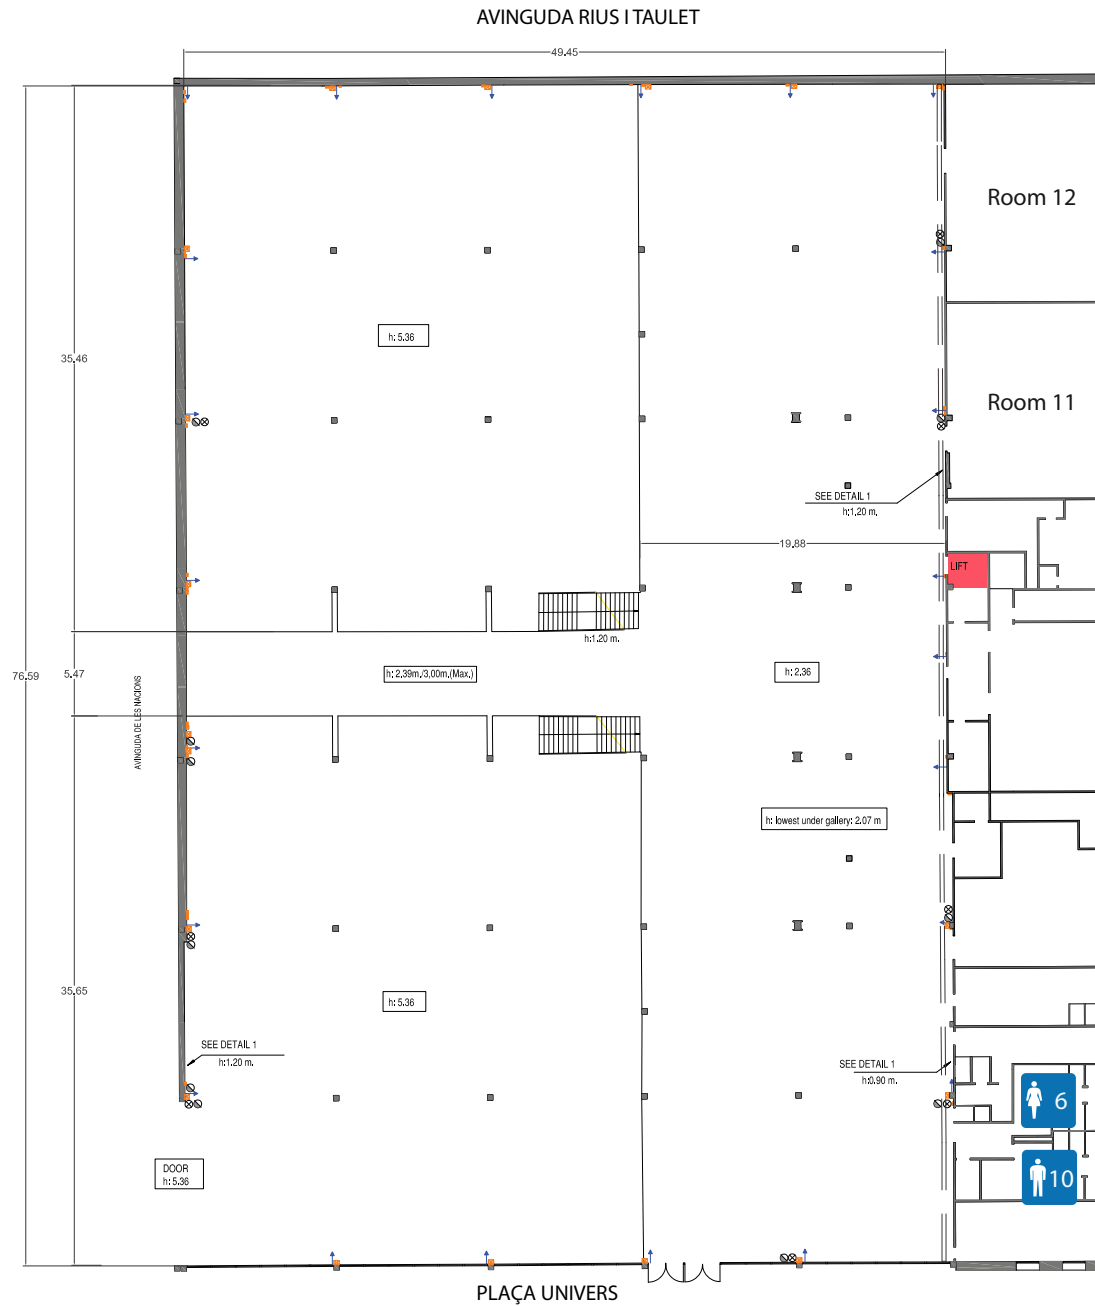

Hall 5 Level 0

DETAIL-1 FIRE EQUIPMENT ON WALL

LEGEND	
	EQUIPPED FIRE HOSE CABINET
	SEE DETAIL ON COLUMN/PERIMETER
	LEAVE FREE
	RIGHT OF WAY ON STAND
GROUND RESISTANCE: 5000Kg/M2	