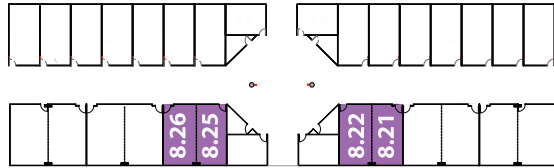

CC8 - Room Type D

64 sqm (32 sqm + 32 sqm)

Room height: 2,93 m

Capacity: 59 pax (29 + 29)

(16 + 16 pax - boardroom)

-  Emergency exit
-  Fire extinguisher
-  Built-in floor box
-  Telephone line
-  Data/Internet line
-  Power socket 1.2kw