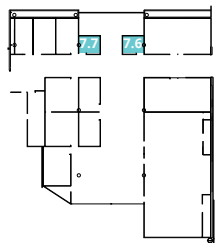

# Rooms 7.6 and 7.7

13 sqm each  
Room height: 3.00 m

-  Emergency exit
-  Fire extinguisher
-  Built-in floor box
-  4 X wall sockets
-  Power socket 1.2kw

Room capacity: 7 pax each