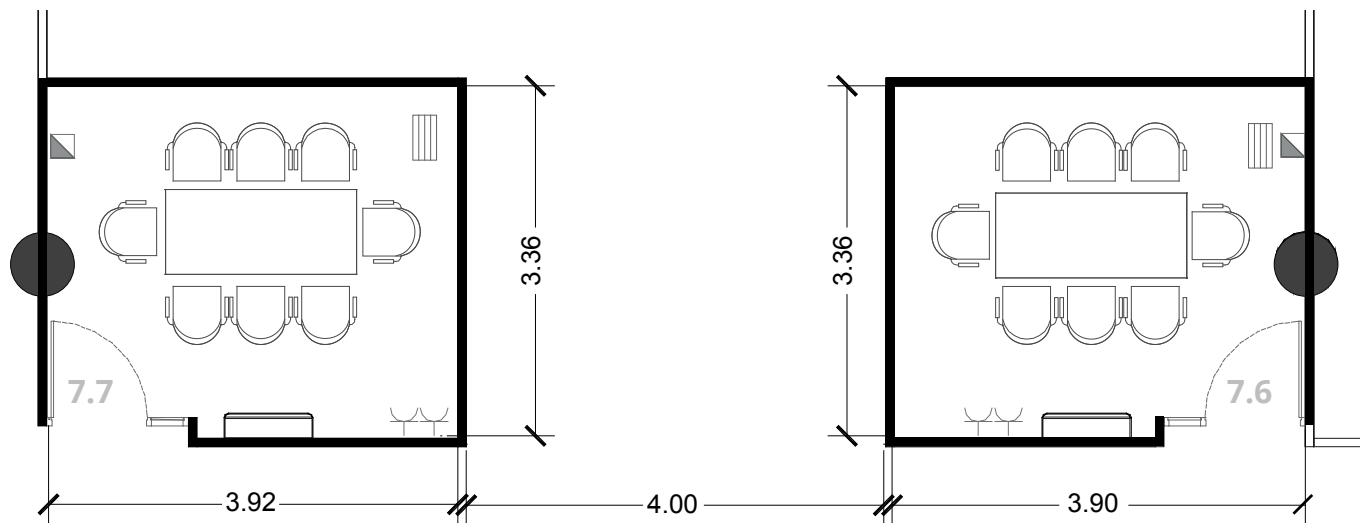

# Rooms 7.6 and 7.7

13 sqm each  
Room height: 3.00 m

-  Emergency exit
-  Fire extinguisher
-  Built-in floor box
-  4 X wall sockets
-  Power socket 1.2kw

Room capacity: 7 pax each