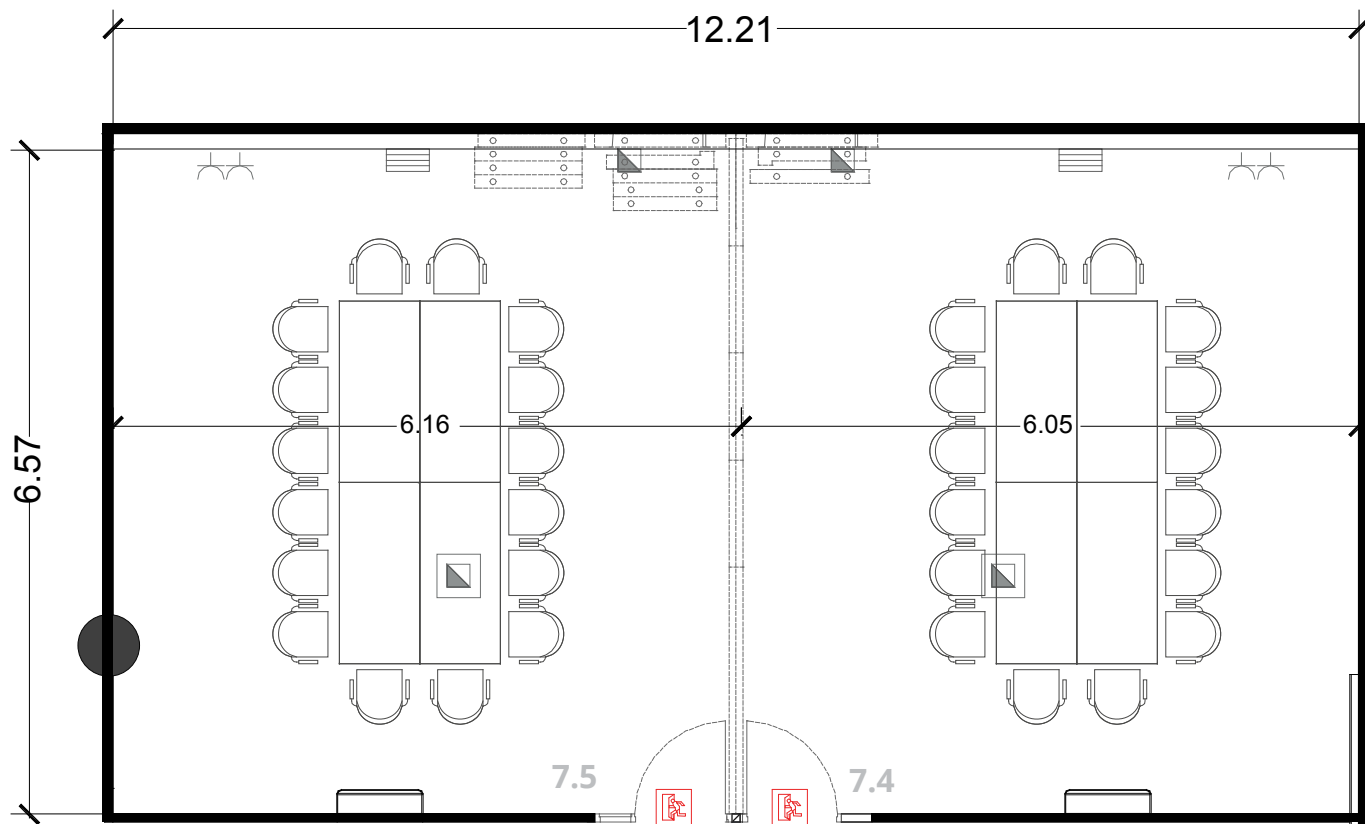

Rooms 7.4 and 7.5

80 sqm (40 + 40sqm)
Room height: 3.00 m

Soundproof doors and walls
The room can be divided with airwalls

-  Emergency exit
-  Fire extinguisher
-  Built-in floor box
-  4 X wall sockets
-  Power socket 1.2kw

ROOM CAPACITIES				
				
	Theatre	Classroom	U shape	Boardroom
7.4 or 7.5	32	16	12	16
7.4 + 7.5	64	32	22	24

The default format is boardroom