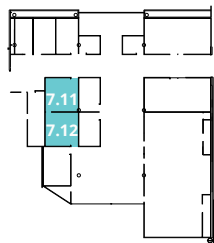

# Room 7.11 and 7.14

38 sqm each

Room height: 3.00 m

Both rooms are connected through a lockable door

-  Emergency exit
-  Fire extinguisher
-  Built-in floor box
-  4 X wall sockets
-  Power socket 1.2kw

Room capacity: 16 pax each