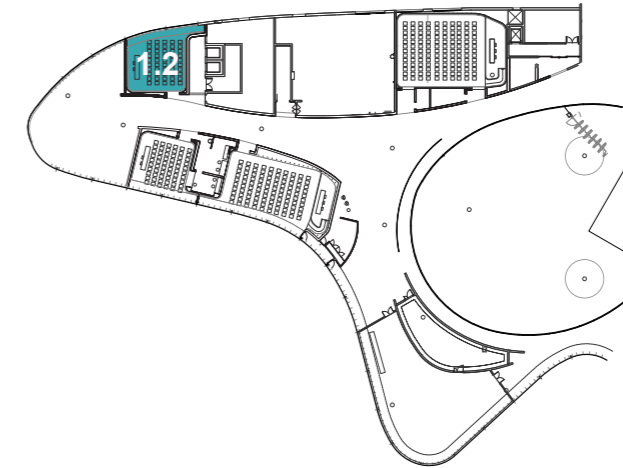

# CC1 - Room 1.2

62 sqm  
 Room height : 4,40m  
 Screens : 1  
 2X head tables: dimensions of each: 162 X 60cm, 80cm height of front panel  
 Lectern under request and quote

-  Emergency exit
-  Fire extinguisher
-  Built-in floor box
-  Video connection
-  Projector
-  Sound connection
-  Telephone line
-  Data/internet line (10Mb)
-  TV/antenna line
-  Power socket 1.2 Kw

AV installed in the room: PA System, Screen 300x230cm automatic, projection area 300 X 225 (4:3) or 300 X 168 (16:9), projector 6000 lumens HD, HDMI input. 3 table/lectern mics, 1 PC laptop, laser presenter. The AV technician is not included. Contact our team for a quote.