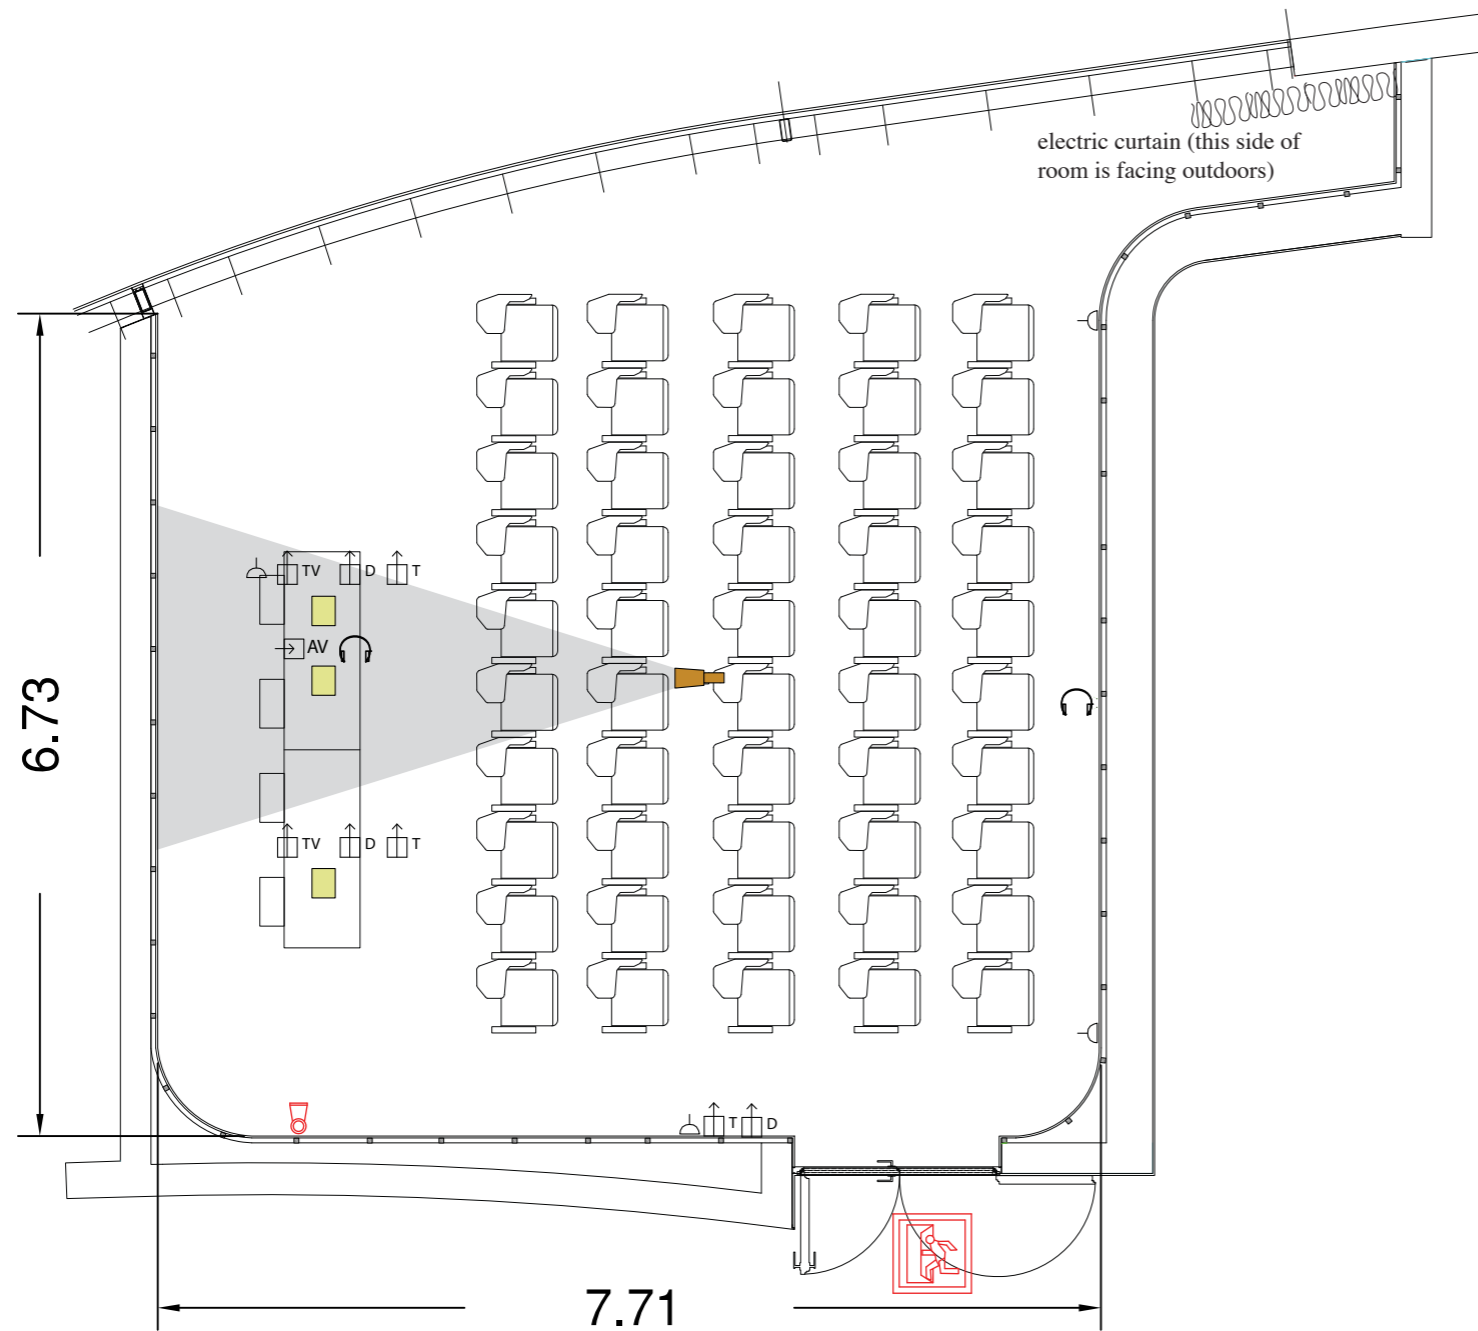

# CC1 - Room 1.2

62 sqm  
 Room height : 4,40m  
 Screens : 1  
 2X head tables: dimensions of each: 162 X 60cm, 80cm height of front panel  
 Lectern under request and quote

-  Emergency exit
-  Fire extinguisher
-  Built-in floor box
-  Video connection
-  Projector
-  Sound connection
-  Telephone line
-  Data/internet line (10Mb)
-  TV/antenna line
-  Power socket 1.2 Kw

AV installed in the room: PA System, Screen 300x230cm automatic, projection area 300 X 225 (4:3) or 300 X 168 (16:9), projector 6000 lumens HD, HDMI input. 3 table/lectern mics, 1 PC laptop, laser presenter. The AV technician is not included. Contact our team for a quote.